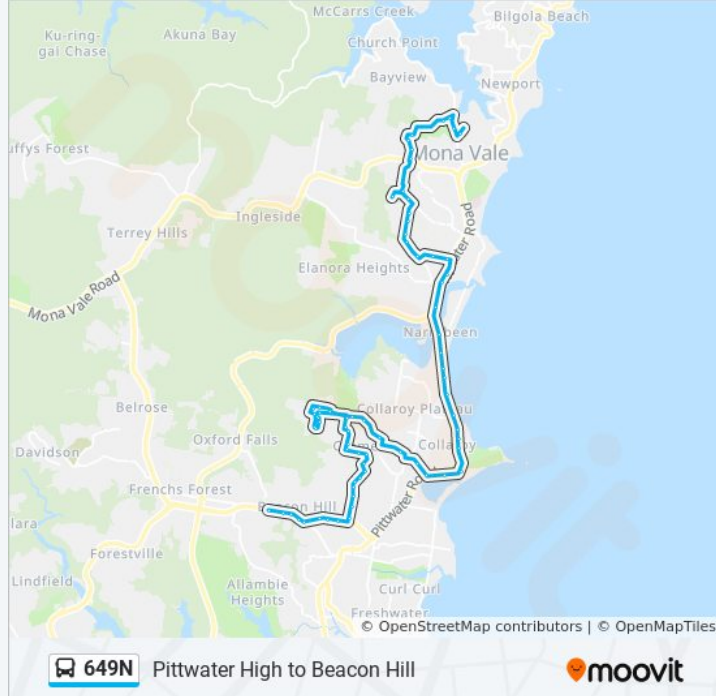

**Direction: Beacon Hill**

72 stops

[VIEW LINE SCHEDULE](#)

- Pittwater High School, Mona St, Stand C
- Pittwater Rd opp Pittwater High School
- Cabbage Tree Rd opp Beaumont Cres
- Cabbage Tree Rd opp Binnowee Pl
- Samuel St after Parkland Rd
- Samuel St before Whitney St
- Samuel St opp Fazzolari Ave
- Samuel St before Mona Vale Rd
- Ponderosa Pde before Macpherson St
- Mater Maria College
- Macpherson St opp Lomandra Way
- Garden St after Macpherson St
- Garden St at Shearwater Dr
- Garden St opp Opal Seaside Aged Care
- Garden St opp Irrawong Rd
- Katoa Reserve, Garden St
- Warriewood Square, Jacksons Rd
- Nelson Heather Senior Citizens Centre, Jacksons Rd
- Pittwater Rd opp Namona St
- Lakeside Park, Pittwater Rd
- Pittwater Rd opp Gondola Rd

Cromer Rd at Toronto Ave

Blighs Rd opp Cutler Pl

Woodward St after Blighs Rd

Macquarie St before Toronto Ave

Truman Ave at Badcoe Rd

Truman Ave opp Truman Ave Shops

Howse Cres at Truman Ave

McNamara Rd opp Howse Cres

Badcoe Rd before Truman Ave

Truman Reserve, Toronto Ave

Toronto Ave at Cromer Rd

Carrington Ave at Toronto Ave

Carrington Ave at Washington Ave

Grover Ave opp Carcoola Rd

Cromer Public School, Carcoola Rd

Carcoola Rd at Carawa Rd

Carawa Rd after Waroon Rd

Carawa Rd at Alfred St

Alfred St before Maas St

Alfred St after Rowena Rd

Alfred St at Rayner Ave

Alfred St opp Greenwood Ave

Alfred St at Parr Pde

Alfred St at Alamein Ave