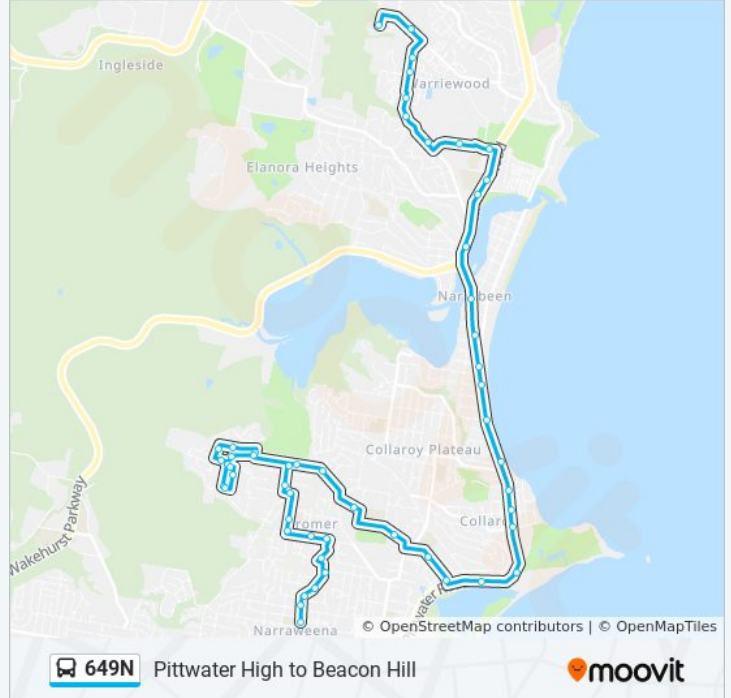

**Direction: Beacon Hill**

72 stops

[VIEW LINE SCHEDULE](#)

- Pittwater High School, Mona St, Stand C
- Pittwater Rd opp Pittwater High School
- Cabbage Tree Rd opp Beaumont Cres
- Cabbage Tree Rd opp Binnowee Pl
- Samuel St after Parkland Rd
- Samuel St before Whitney St
- Samuel St opp Fazzolari Ave
- Samuel St before Mona Vale Rd
- Ponderosa Pde before Macpherson St
- Mater Maria College
- Macpherson St opp Lomandra Way
- Garden St after Macpherson St
- Garden St at Shearwater Dr
- Garden St opp Opal Seaside Aged Care
- Garden St opp Irrawong Rd
- Katoa Reserve, Garden St
- Warriewood Square, Jacksons Rd
- Nelson Heather Senior Citizens Centre, Jacksons Rd
- Pittwater Rd opp Namona St
- Lakeside Park, Pittwater Rd
- Pittwater Rd opp Gondola Rd

### 649N bus Info

**Direction:** Narraweena

**Stops:** 53

**Trip Duration:** 45 min

**Line Summary:**

Pittwater Rd opp Gondola Rd  
Narrabeen Shops, Pittwater Rd  
Pittwater Rd before Robertson St  
Pittwater Rd after Goodwin St  
Pittwater Rd at Clarke St  
Pittwater Rd at Ramsay St  
Collaroy B-Line, Pittwater Rd  
Pittwater Rd at Brissenden Ave  
Pittwater Rd at Ocean Gr  
Pittwater Rd at Anzac Ave  
Long Reef Beach, Pittwater Rd  
Pittwater Rd opp Hadleigh Ave  
South Creek Rd after Pittwater Rd  
South Creek Rd opp Pittwater House School  
South Creek Rd after Campbell Ave  
South Creek Rd after Thew Pde  
South Creek Rd after Toronto Ave  
Toronto Ave before Carrington Ave  
Cromer Rd at Toronto Ave  
Blighs Rd opp Cutler Pl  
Woodward St after Blighs Rd  
Macquarie St before Toronto Ave  
Truman Ave at Badcoe Rd  
Truman Ave opp Truman Ave Shops  
Howse Cres at Truman Ave  
McNamara Rd opp Howse Cres  
Badcoe Rd before Truman Ave  
Truman Reserve, Toronto Ave  
Toronto Ave at Cromer Rd  
Carrington Ave at Toronto Ave  
Carrington Ave at Washington Ave  
Grover Ave opp Caroola Rd  
Cromer Public School, Caroola Rd