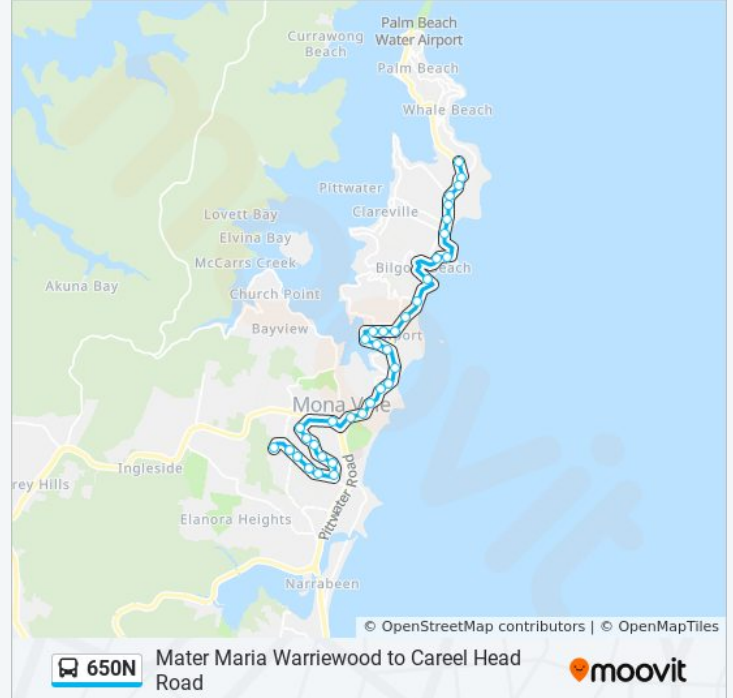

Gladstone Rd at King St

Gladstone Rd at Woolcott St

Newport Park, Gladstone Rd

Barrenjoey Rd before Robertson Rd

Barrenjoey Rd at Neptune Rd

Barrenjoey Rd after The Serpentine

Barrenjoey Rd after Old Barrenjoey Rd

Barrenjoey Rd opp 490

Barrenjoey Rd at Avalon Pde

Barrenjoey Rd at Central Rd

Barrenjoey Rd after Wollstonecraft Ave

Barrenjoey Rd after George St

Barrenjoey Rd after North Avalon Rd

Whale Beach Rd before Burrawong Rd

Carreel Head Rd at Burrawong Rd

650N bus time schedules and route maps are available in an offline PDF at moovitapp.com. Use the [Moovit App](#) to see live bus times, train schedule or subway schedule, and step-by-step directions for all public transit in Sydney.

[About Moovit](#) • [MaaS Solutions](#) • [Supported Countries](#) • [Mooviter Community](#)

© 2024 Moovit - All Rights Reserved

Check Live Arrival Times