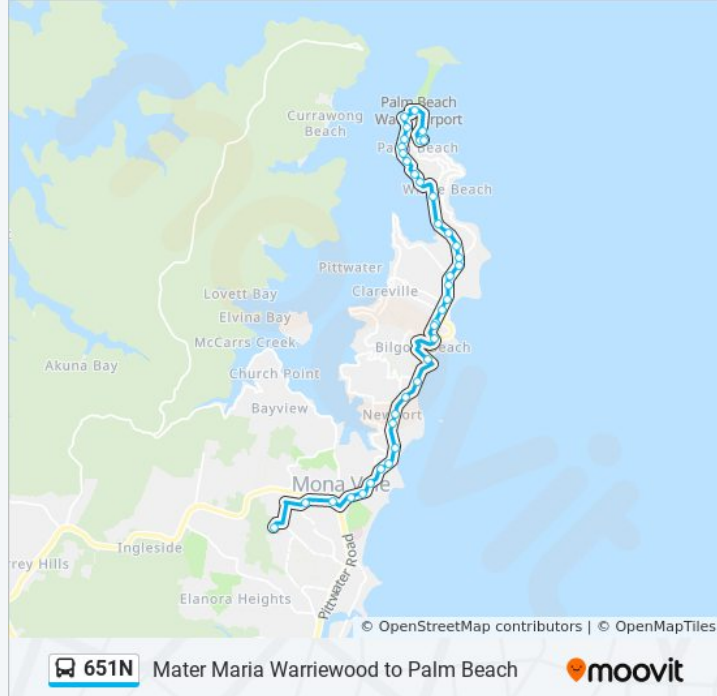

Barrenjoey Rd after George St

Barrenjoey Rd after North Avalon Rd

Careel Bay Tennis Club, Barrenjoey Rd

Hitchcock Park, Barrenjoey Rd

Careel Bay Ovals, Barrenjoey Rd

Barrenjoey Rd before Currawong Ave

Barrenjoey Rd opp Surf Rd

965 Barrenjoey Rd

981 Barrenjoey Rd

Barrenjoey Rd at Iluka Rd

Barrenjoey Rd at Nabilla Rd

Club Palm Beach, Barrenjoey Rd

Barrenjoey Rd after Illuka Rd

Palm Beach Wharf, Barrenjoey Rd

Observation Point, Barrenjoey Rd

Palm Beach Golf Club, Beach Rd

Ocean Rd opp Palm Beach Rd

Florida Rd at Ocean Pl

Ocean Pl at Ocean Rd

651N bus time schedules and route maps are available in an offline PDF at moovitapp.com. Use the [Moovit App](#) to see live bus times, train schedule or subway schedule, and step-by-step directions for all public transit in Sydney.

[About Moovit](#) • [MaaS Solutions](#) • [Supported Countries](#) • [Mooviter Community](#)

© 2024 Moovit - All Rights Reserved

Check Live Arrival Times