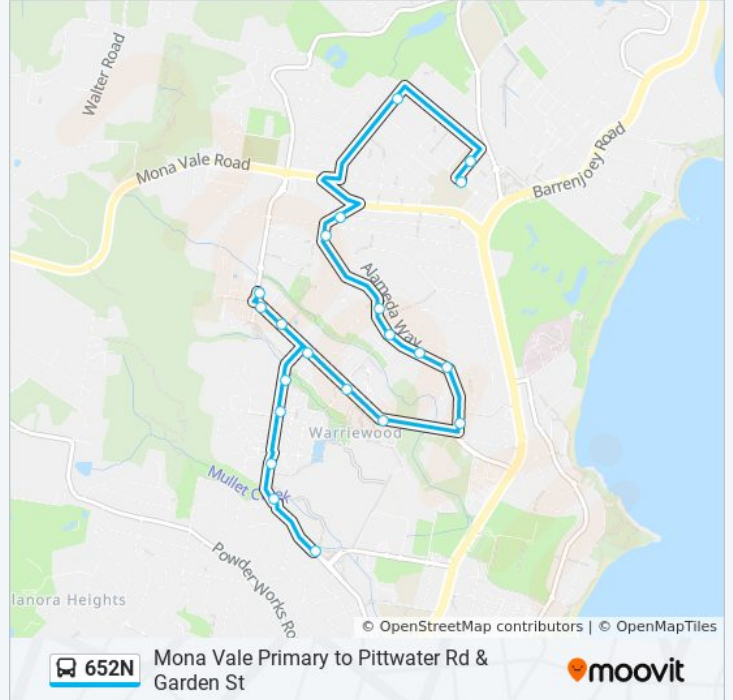

652N

Mona Vale Primary to Pittwater Rd & Garden St

Get The App

The 652N bus line Mona Vale Primary to Pittwater Rd & Garden St has one route. For regular weekdays, their operation hours are:

(1) Katoa Reserve, Garden Street: 14:55 - 14:56

Use the Moovit App to find the closest 652N bus station near you and find out when is the next 652N bus arriving.

**Direction: Katoa Reserve, Garden Street**

21 stops

[VIEW LINE SCHEDULE](#)

- Mona Vale Public School, Waratah St
- Sacred Heart Primary School, Keenan St
- Maxwell St opp Katrina Ave
- Mona Vale Rd opp Pittwater Memorial Bowling Club
- Foley St opp Pittwater Memorial Bowling Club
- Warriewood Rd after Vineyard St
- Warriewood Rd after Moriac St
- Warriewood Rd after Manooka Pl
- Warriewood Rd before Alameda Way
- Warriewood Rd at Macedon Pl
- Macpherson St after Boondah Rd
- Macpherson St before Fantail Ave
- Macpherson St before Garden St
- Macpherson St before Casuarina Dr
- Ponderosa Pde before Macpherson St
- Macpherson St opp Lomandra Way
- Garden St after Macpherson St
- Garden St at Shearwater Dr
- Garden St opp Opal Seaside Aged Care
- Garden St opp Irrawong Rd
- Katoa Reserve, Garden St

**652N bus Time Schedule**

Katoa Reserve, Garden Street Route Timetable:

Sunday	Not Operational
Monday	14:55 - 14:56
Tuesday	14:55 - 14:56
Wednesday	14:55 - 14:56
Thursday	14:55 - 14:56
Friday	14:55 - 14:56
Saturday	Not Operational

**652N bus Info**

**Direction:** Katoa Reserve, Garden Street

**Stops:** 21

**Trip Duration:** 22 min

**Line Summary:**

652N bus time schedules and route maps are available in an offline PDF at [moovitapp.com](https://moovitapp.com). Use the [Moovit App](#) to see live bus times, train schedule or subway schedule, and step-by-step directions for all public transit in Sydney.