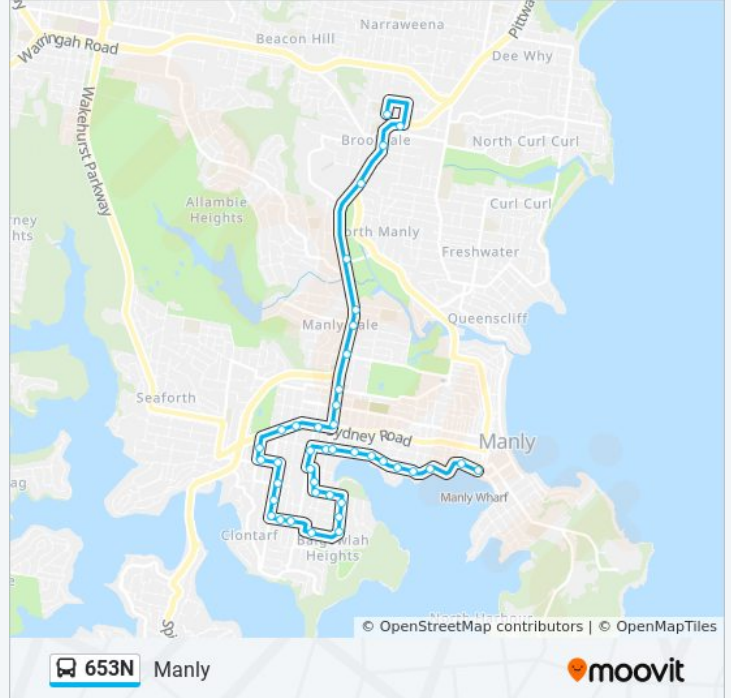

653N

Manly

Get The App

The 653N bus line Manly has one route. For regular weekdays, their operation hours are:

(1) Manly: 15:35

Use the Moovit App to find the closest 653N bus station near you and find out when is the next 653N bus arriving.

Direction: Manly

41 stops

[VIEW LINE SCHEDULE](#)

- St Augustine's College, Alfred Rd
- Pittwater Rd opp Brookvale Oval
- Pittwater Rd after Chard Rd
- Warringah Mall, Pittwater Rd, Stand B
- Condamine St opp Warringah Golf Club
- Condamine St at Gordon St
- Manly Vale Community Centre, Condamine St
- Manly Vale B-Line, Condamine St
- Condamine St at Balgowlah Rd
- Condamine St at Griffiths St
- Balgowlah Uniting Church, Condamine St
- Sydney Rd at Woodland St
- Sydney Rd at West St
- Sydney Rd at Wanganella St
- Maretimo St opp NBSC Balgowlah Boys
- Upper Beach St after Maretimo St
- Upper Beach St opp Seaview St
- Seaview St at New St
- Beatrice St opp The Walk
- Beatrice St at Ernest St
- Ernest St before Lewis St
- Ernest St at Radio Ave

653N bus Time Schedule

Manly Route Timetable:

Sunday	Not Operational
Monday	15:35
Tuesday	15:35
Wednesday	15:35
Thursday	15:35
Friday	15:35
Saturday	Not Operational

653N bus Info

Direction: Manly

Stops: 41

Trip Duration: 40 min

Line Summary:

Curban St opp Bareena Park
Curban St opp Concise St
Curban St at Valley Rd
Curban St before New St
Nanbaree Reserve, New St
New St at Bungaloe Ave
Bungaloe Ave opp New St
Lower Beach St at Woodland St
Woodland St before White St
White St at Condamine St
White St before Orchard St
Lauderdale Ave opp King Ave
Lauderdale Ave opp 79
Lauderdale Ave after Rosedale Ave
Lauderdale Ave opp Bolingbroke Pde
Lauderdale Ave at Woods Pde
The Crescent at Laurence St
West Esplanade opp Manly Art Gallery
Manly Wharf, West Esplanade, Stand D