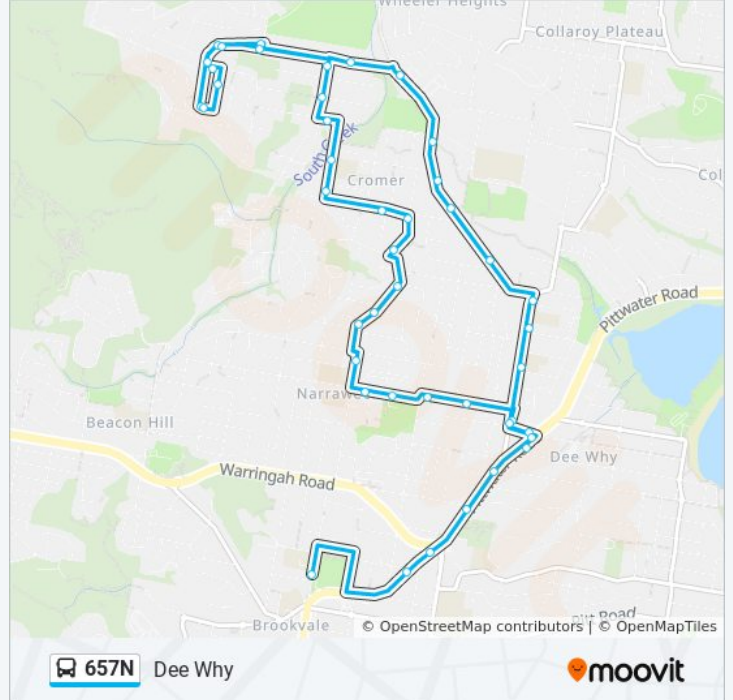

Direction: Dee Why

43 stops

[VIEW LINE SCHEDULE](#)

St Augustine's College, Alfred Rd

Manly Leagues Club, Pittwater Rd

Pittwater Rd at Warringah Rd

Pittwater Rd at May Rd

Pittwater Rd opp Pacific Pde

Alfred St opp Rayner Ave

Alfred St opp Rowena Rd

Alfred St after Maas St

Alfred St at Carawa Rd

Carawa Rd at Davison St

Carcoola Rd opp Meehan Rd

Carcoola Rd opp Cromer Public School

Grover Ave before Carrington Ave

Carrington Ave opp Washington Ave

657N bus Time Schedule

Dee Why Route Timetable:

Sunday	Not Operational
Monday	15:40
Tuesday	15:40
Wednesday	15:40
Thursday	15:40
Friday	15:40
Saturday	Not Operational

657N bus Info

Direction: Dee Why

Stops: 43

Trip Duration: 37 min

Line Summary:

Carrington Ave at Toronto Ave
 Toronto Ave opp Cromer Rd
 Toronto Ave opp Truman Reserve
 Truman Ave at Badcoe Rd
 Truman Ave opp Truman Ave Shops
 Howse Cres at Truman Ave
 McNamara Rd opp Howse Cres
 Badcoe Rd before Truman Ave
 Truman Reserve, Toronto Ave
 Toronto Ave at Cromer Rd
 Toronto Ave opp Carrington Ave
 South Creek Rd opp Toronto Ave
 Fisher Rd North opp Grover Ave
 Dee Why Bowling & Recreation Club, Fisher Rd North
 Fisher Rd North opp Carawa Rd
 Dee Why Gardens Retirement Village, Fisher Rd North
 Fisher Rd at Ilikai Pl
 Fisher Rd at Lismore Ave
 Fisher Rd at Regent St
 St Davids Ave at Pittwater Rd
 Dee Why Shops, Pittwater Rd