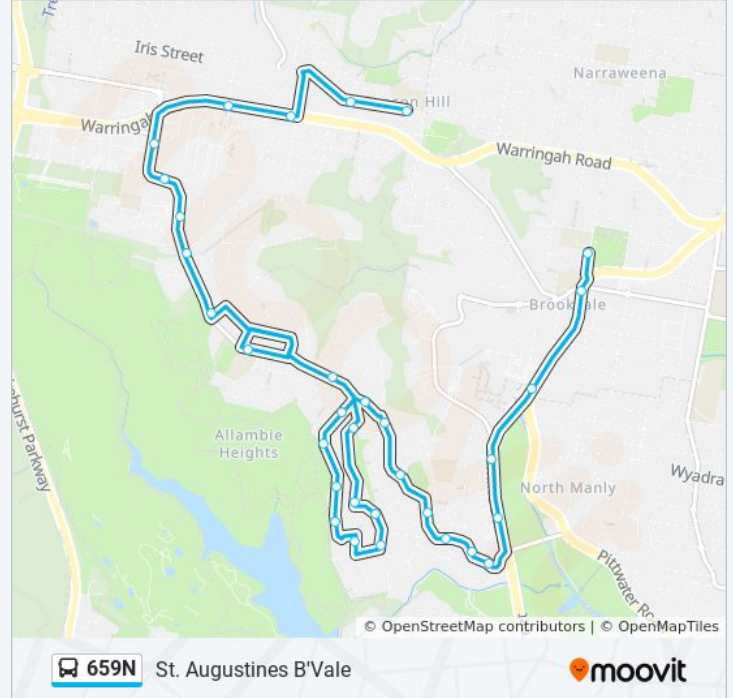

Monserra Rd before Cootamundra Dr

Monserra Rd opp Maneroo Ave

Allambie Rd at Kirra Rd

Allambie Rd at Corkery Cres

Allambie Rd after Corkery Cres

Allambie Rd opp Eerawy Rd

Kentwell Rd before Orara Rd

Kentwell Rd after Orara Rd

Kentwell Rd before Condamine St

Condamine St after James St

Condamine St at Pozieres Pde

Warringah Mall, Pittwater Rd, Stand D

Pittwater Rd at Old Pittwater Rd

St Augustine's College, Alfred Rd

659N bus time schedules and route maps are available in an offline PDF at moovitapp.com. Use the [Moovit App](#) to see live bus times, train schedule or subway schedule, and step-by-step directions for all public transit in Sydney.

[About Moovit](#) • [MaaS Solutions](#) • [Supported Countries](#) • [Mooviter Community](#)

© 2024 Moovit - All Rights Reserved

Check Live Arrival Times