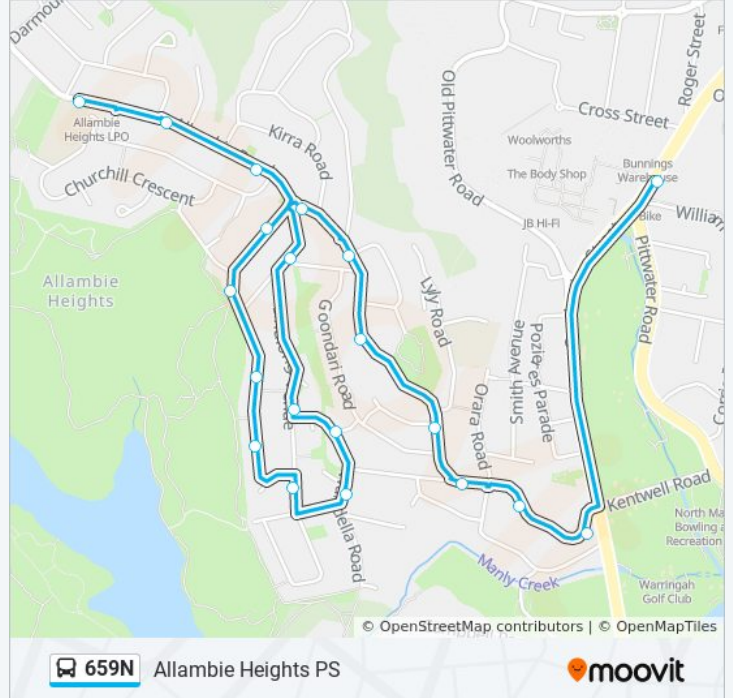

Direction: Allambie Heights PS

20 stops

[VIEW LINE SCHEDULE](#)

- Warringah Mall, Pittwater Rd, Stand B
- Kentwell Rd after Condamine St
- Kentwell Rd before Cornwell Rd
- Kentwell Rd opp Allambie Rd
- Allambie Rd at Eerawy Rd
- Allambie Rd opp Corkery Cres
- Allambie Rd opp Corkery Cres
- Allambie Rd at Monserra Rd
- Jennifer Ave at Nargong Rd
- Binalong Ave at Kentwell Rd
- Kentwell Rd at Tokara St
- Wandella Rd opp Carinya Cl
- Binalong Ave before Southern Cross Way
- Southern Cross Way after Coolalie Pl
- 11 Southern Cross Way
- Monserra Rd before Cootamundra Dr
- Monserra Rd opp Maneroo Ave
- Allambie Rd after Roosevelt Ave
- Allambie Rd opp Inglebar Ave
- Allambie Heights Public School, Allambie Rd

Stops: 20

Trip Duration: 15 min

Line Summary:

Direction: St. Augustines B'Vale

32 stops

[VIEW LINE SCHEDULE](#)

- Tristram Rd opp Beacon Hill Public School
- Tristram Rd opp Boyer Rd
- Warringah Rd at Government Rd
- Warringah Rd opp Jones St
- Allambie Rd after Rodborough Rd
- Allambie Rd opp Aquatic Dr
- Allambie Rd at Sunlea Pl
- Allambie Rd at Mortain Ave
- Allambie Rd at Darmour Ave
- Allambie Heights Public School, Allambie Rd
- Allambie Rd after Kirra Rd
- Jennifer Ave at Nargong Rd
- Binalong Ave at Kentwell Rd
- Kentwell Rd at Tokara St
- Wandella Rd opp Carinya Cl
- Binalong Ave before Southern Cross Way
- Southern Cross Way after Coolalie Pl
- 11 Southern Cross Way

Stops: 32

Trip Duration: 35 min

Line Summary:

Monserra Rd before Cootamundra Dr

Monserra Rd opp Maneroo Ave

Allambie Rd at Kirra Rd

Allambie Rd at Corkery Cres

Allambie Rd after Corkery Cres

Allambie Rd opp Eerawy Rd

Kentwell Rd before Orara Rd

Kentwell Rd after Orara Rd

Kentwell Rd before Condamine St

Condamine St after James St

Condamine St at Pozieres Pde

Warringah Mall, Pittwater Rd, Stand D