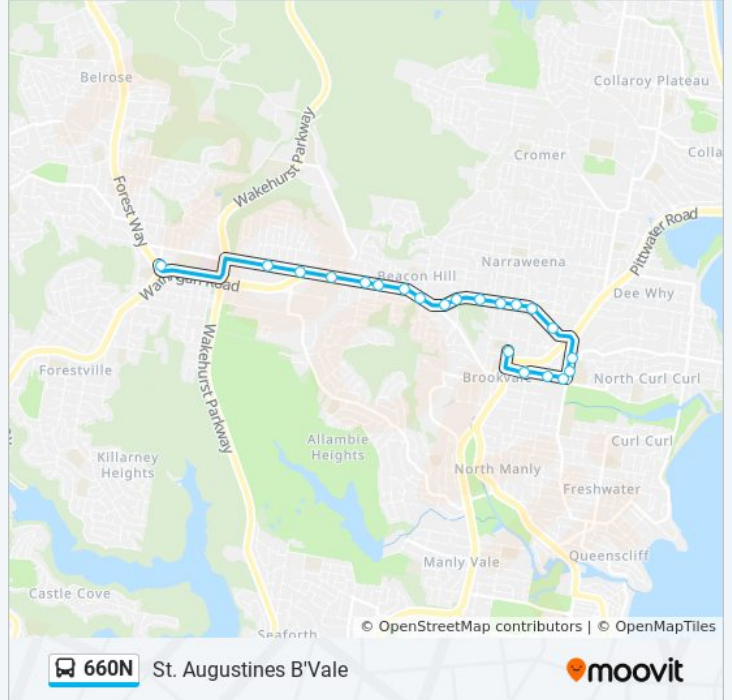

660N

St. Augustines B'Vale

Get The App

The 660N bus line St. Augustines B'Vale has one route. For regular weekdays, their operation hours are:

(1) St. Augustines B'Vale: 07:52

Use the Moovit App to find the closest 660N bus station near you and find out when is the next 660N bus arriving.

Direction: St. Augustines B'Vale

21 stops

[VIEW LINE SCHEDULE](#)

Rabbett St at Forest Way
Frenchs Forest Rd at Romford Rd
Skyline Shops, Frenchs Forest Rd E
Warringah Rd after Jones St
Warringah Rd at Ellis Rd
Warringah Rd at Oxford Falls Rd
Warringah Rd before Cornish Ave
Warringah Rd before Willandra Rd
Warringah Rd opp Beacon Hill Rd
Warringah Rd at McKillop Rd
Warringah Rd at Lascelles Rd
Warringah Rd at Waratah Pde
Warringah Rd before Alfred St
May Road Shops, Warringah Rd
Moorilla St at Victor Rd
Harbord Rd at Headland Rd
NBSC Manly Campus, Harbord Rd
Winbourne Rd after Harbord Rd
Winbourne Rd opp Carter Rd
Winbourne Rd after Mitchell Rd
St Augustine's College, Alfred Rd

Stops: 21

Trip Duration: 22 min

Line Summary:

660N bus time schedules and route maps are available in an offline PDF at moovitapp.com. Use the [Moovit App](#) to see live bus times, train schedule or subway schedule, and step-by-step directions for all public transit in Sydney.