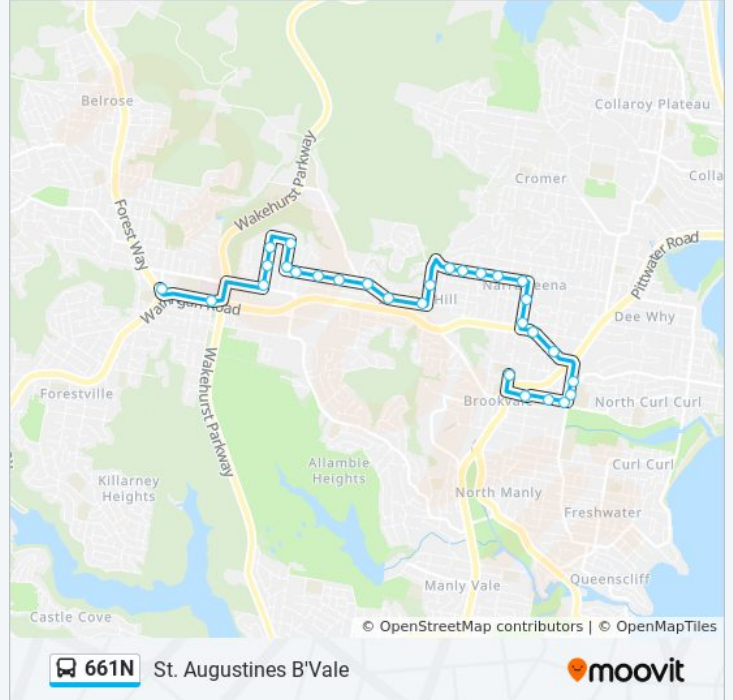

Direction: Frenchs Forest

28 stops

[VIEW LINE SCHEDULE](#)

- St Augustine's College, Alfred Rd
- Manly Leagues Club, Pittwater Rd
- Pittwater Rd at Warringah Rd
- Warringah Rd after Victor Rd
- Warringah Rd after Pine Ave
- Alfred St after Warringah Rd
- Alfred St opp Narraweena Community Centre
- McIntosh Rd opp Narraweena Public School
- McIntosh Rd at Waratah Pde
- McIntosh Rd at Lascelles Rd
- McIntosh Rd at Eltham St
- McIntosh Rd at Careden Ave
- McIntosh Rd before Cousins Rd
- Willandra Rd opp Egan Pl
- Tristram Rd opp Beacon Hill Public School
- Tristram Rd opp Boyer Rd
- Tristram Rd opp Holy Trinity Anglican Church
- Iris St before Jones St
- Iris St opp Karabah Pl
- Iris St at Patanga Rd
- Paxton St after Iris St
- Paxton St at Valley View Way

Stops: 28

Trip Duration: 28 min

Line Summary:

Narraweena Public School, McIntosh Rd
Narraweena Community Centre, Alfred St
Alfred St before Warringah Rd
May Road Shops, Warringah Rd
Moorilla St at Victor Rd
Harbord Rd at Headland Rd
NBSC Manly Campus, Harbord Rd
Winbourne Rd after Harbord Rd
Winbourne Rd opp Carter Rd
Winbourne Rd after Mitchell Rd
St Augustine's College, Alfred Rd