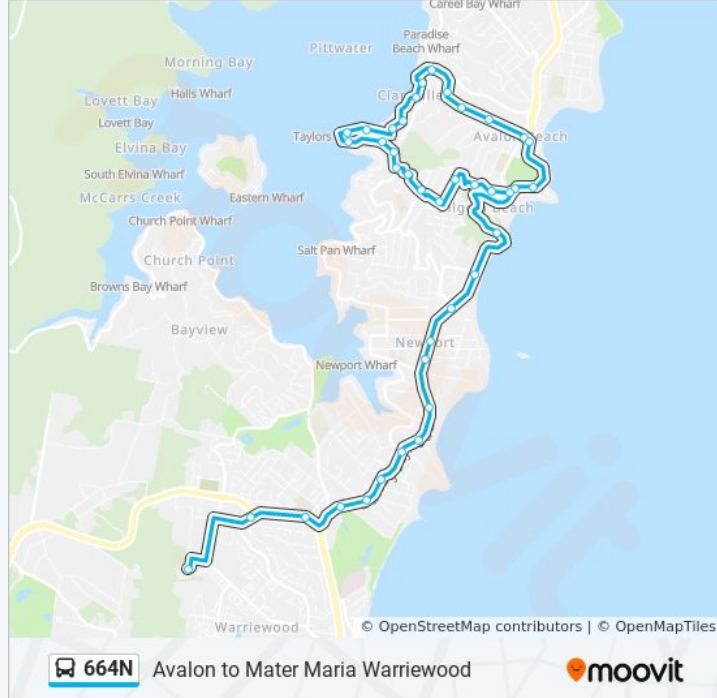

Hudson Rd opp Old Wharf Reserve

61A Hudson Pde

Hudson Pde opp Delecta Ave

119 Hudson Pde

165 Hudson Pde

Hudson Pde opp Taylors Point Rd

Wandeen Rd after Hudson Pde

Wandeen Rd before Mia Pl

Wandeen Rd at Lower Plateau Rd

Bilwara Ave opp Stromboli Pl

Bilwara Ave after Lobby Cres

Bilambee Ave at Bilga Ave

Plateau Rd at Bilberry Ave

Plateau Rd before Weetawaa Rd

Plateau Rd after The Outlook

Plateau Rd after Palmgrove Rd

Plateau Rd at Old Barrenjoey Rd

Direction: W'Wood - Mater Maria

38 stops

[VIEW LINE SCHEDULE](#)

Barrenjoey High School, Coonanga Rd

Catalina Cres after Coonanga Rd

Barrenjoey Rd opp George St

Barrenjoey Rd opp Wollstonecraft Ave

Barrenjoey Rd opp Central Rd

Barrenjoey Rd near Avalon Pde

Barrenjoey Rd after The Crescent

484 Barrenjoey Rd

Barrenjoey Rd opp Old Barrenjoey Rd

Barrenjoey Rd before The Serpentine

Newport Surf Club, Neptune Rd

Barrenjoey Rd after Bramley Ave

664N bus Time Schedule

W'Wood - Mater Maria Route Timetable:

Sunday	Not Operational
Monday	07:49
Tuesday	07:49
Wednesday	07:49
Thursday	07:49
Friday	07:49
Saturday	Not Operational

664N bus Info

Direction: W'Wood - Mater Maria

Stops: 38

Trip Duration: 31 min

Line Summary: