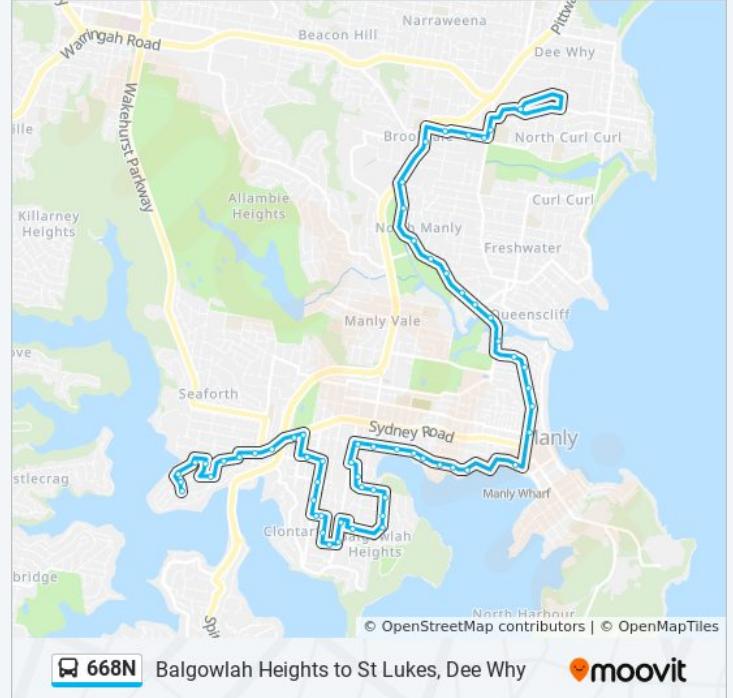

Stops: 59

Trip Duration: 46 min

Line Summary:

Pittwater Rd opp Riverview Pde

Pittwater Rd at Oliver St

Pittwater Rd opp Mill Park

Pittwater Rd opp Keirle Park

Pittwater Rd after Balgowlah Rd

Pittwater Rd after Collingwood St

Pittwater Rd at Pine St

Pittwater Rd at Carlton St

Pittwater Rd at Raglan St

Manly Wharf, West Esplanade, Stand A

The Crescent at Margaret St

Lauderdale Ave opp Woods Pde

Lauderdale Ave at Bolingbroke Pde

New St opp Nanbaree Reserve

Curban St before New St

Curban St opp Valley Rd

Curban St at Concise St

Bareena Park, Curban St

Woodland St after Ernest St

Woodland St at Bareena Dr

Abbott St at Adelaide St

Balgowlah Heights Public School, Lewis St

Ernest St after Lewis St

Ernest St before Beatrice St

Beatrice St at The Walk

Beatrice St at New St

Seaview St at Upper Beach St

Upper Beach St at Kareema St

Maretimo St at Sydney Rd