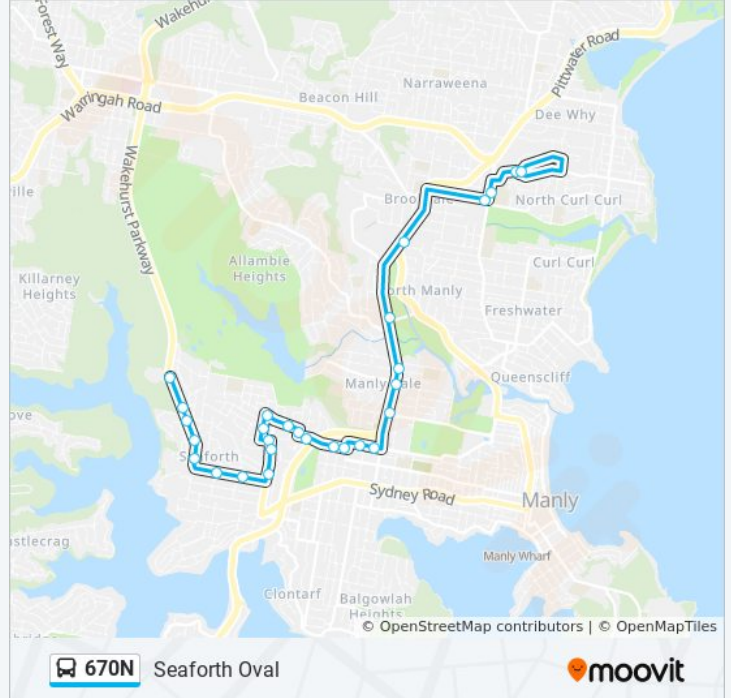

670N

Seaforth Oval

Get The App

The 670N bus line Seaforth Oval has one route. For regular weekdays, their operation hours are:

(1) Seaforth Oval: 15:36

Use the Moovit App to find the closest 670N bus station near you and find out when is the next 670N bus arriving.

Direction: Seaforth Oval

28 stops

[VIEW LINE SCHEDULE](#)

- St Luke's Grammar School, Headland Rd
- St Luke's Grammar School, Quirk St
- NBSC Manly Campus, Harbord Rd
- Winbourne Rd after Harbord Rd
- Warringah Mall, Pittwater Rd, Stand B
- Condamine St opp Warringah Golf Club
- Condamine St at Gordon St
- Manly Vale Community Centre, Condamine St
- Manly Vale B-Line, Condamine St
- Balgowlah Rd after Condamine St
- Balgowlah Rd after Woodland St
- Kitchener St after West St
- Kitchener St before Wanganella St
- Myrtle St opp Abingdon St
- Daisy St at Woodbine St
- Woodbine St opp Tottenham St
- Woodbine St opp Woodbine Street Shops
- Hunter St before St Pauls Rd
- St Pauls Rd before Bangaroo St
- Bangaroo St at Serpentine Cres
- Seaforth Public School, Brook Rd
- Frenchs Forest Rd opp Baringa Ave

Stops: 28

Trip Duration: 33 min

Line Summary:

Frenchs Forest Rd at Redman St

Clontarf St opp Montauban Ave

Wakehurst Pkwy before Castle Cct

Wakehurst Pkwy opp Lister Ave

Wakehurst Pkwy opp Armstrong St

Seaforth Oval, Wakehurst Pkwy

670N bus time schedules and route maps are available in an offline PDF at moovitapp.com. Use the [Moovit App](#) to see live bus times, train schedule or subway schedule, and step-by-step directions for all public transit in Sydney.