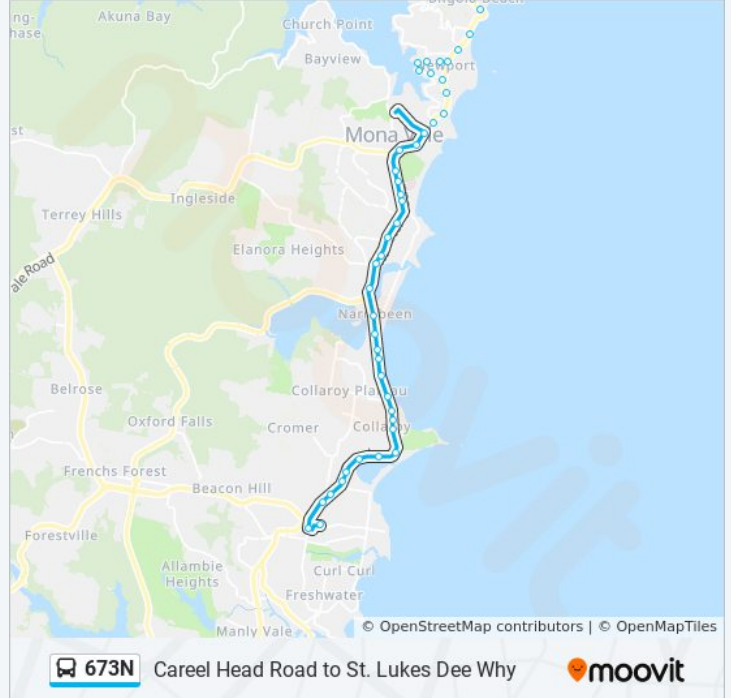

Use the Moovit App to find the closest 673N bus station near you and find out when is the next 673N bus arriving.

Direction: St Luke's Dy

53 stops

[VIEW LINE SCHEDULE](#)

Carreel Head Rd at Burrawong Rd

Barrenjoey Rd opp Careel Bay Tennis Club

Barrenjoey Rd opp Old Barrenjoey Rd

Barrenjoey Rd before The Serpentine

Newport Surf Club, Neptune Rd

Barrenjoey Rd after Bramley Ave

Gladstone Rd opp Newport Park

Gladstone Rd opp Woolcott St

Trafalgar Park, Gladstone St

Sunday	Not Operational
Monday	07:15 - 07:33
Tuesday	07:15 - 07:33
Wednesday	07:15 - 07:33
Thursday	07:15 - 07:33
Friday	07:15 - 07:33
Saturday	Not Operational

673N bus Info

Direction: St Luke's Dy

Stops: 53

Trip Duration: 29 min

Line Summary:

Barrenjoey Rd at Hillcrest Ave
Barrenjoey Rd opp Waterview St
Barrenjoey Rd opp Bassett St
Barrenjoey Rd before Darley St
Mona Vale B-Line, Barrenjoey Rd
Pittwater Rd opp Turimetta St
Pittwater Rd opp Jenkins St
Pittwater Rd at Coronation St
Pittwater Rd at Cook Tce
Pittwater Rd at Arnott Cres
Warriewood B-Line, Pittwater Rd
Pittwater Rd opp Namona St
Lakeside Park, Pittwater Rd
Pittwater Rd opp Gondola Rd
Narrabeen Shops, Pittwater Rd
Pittwater Rd before Robertson St
Pittwater Rd after Goodwin St
Pittwater Rd at Clarke St
Pittwater Rd at Ramsay St
Collaroy B-Line, Pittwater Rd
Pittwater Rd at Brissenden Ave
Pittwater Rd at Ocean Gr
Pittwater Rd at Anzac Ave
Long Reef Beach, Pittwater Rd
Pittwater Rd opp Hadleigh Ave
Pittwater Rd opp South Creek Rd
Pittwater Rd opp Lismore Ave
Dee Why RSL Club, Pittwater Rd
Dee Why Shops, Pittwater Rd
Pittwater Rd after Pacific Pde
Harbord Rd at Headland Rd
St Luke's Grammar School, Headland Rd