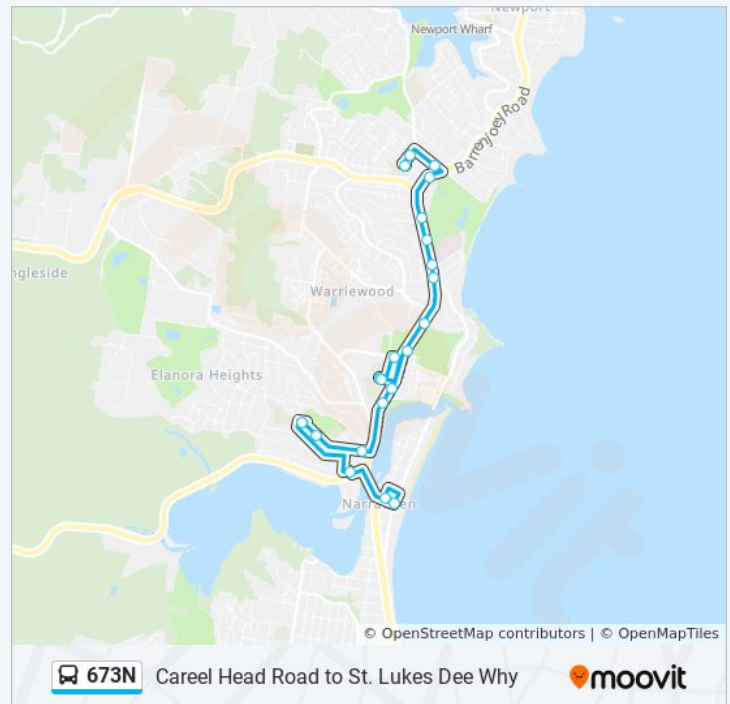

Direction: St. Joseph's N'Been

21 stops

[VIEW LINE SCHEDULE](#)

Mona Vale Public School, Waratah St
Sacred Heart Primary School, Keenan St
Pittwater Place Shopping Centre, Park St
Mona Vale B-Line, Barrenjoey Rd
Pittwater Rd opp Turimetta St
Pittwater Rd opp Jenkins St
Pittwater Rd at Coronation St
Pittwater Rd at Cook Tce
Pittwater Rd at Arnott Cres
Warriewood B-Line, Pittwater Rd
Narrabeen Sports High School, Namona St
Narabeen North Public School, Namona St
Nelson Heather Senior Citizens Centre, Jacksons Rd
Pittwater Rd opp Namona St
Lakeside Park, Pittwater Rd
Gondola Rd at Minarto Lane
99 Gondola Rd
Gondola Rd at Rickard Rd
Grenfell Ave opp Narrabeen Baptist Church
Waterloo St at Ocean St
St Josephs Church, Lagoon St

673N bus Time Schedule

St. Joseph's N'Been Route Timetable:

Sunday	Not Operational
Monday	14:55
Tuesday	14:55
Wednesday	14:55
Thursday	14:55
Friday	14:55
Saturday	Not Operational

673N bus Info

Direction: St. Joseph's N'Been

Stops: 21

Trip Duration: 27 min

Line Summary:

673N bus time schedules and route maps are available in an offline PDF at moovitapp.com. Use the [Moovit App](#) to see live bus times, train schedule or subway schedule, and step-by-step directions for all public transit in Sydney.

[About Moovit](#) • [MaaS Solutions](#) • [Supported Countries](#) • [Mooviter Community](#)

© 2024 Moovit - All Rights Reserved

Check Live Arrival Times