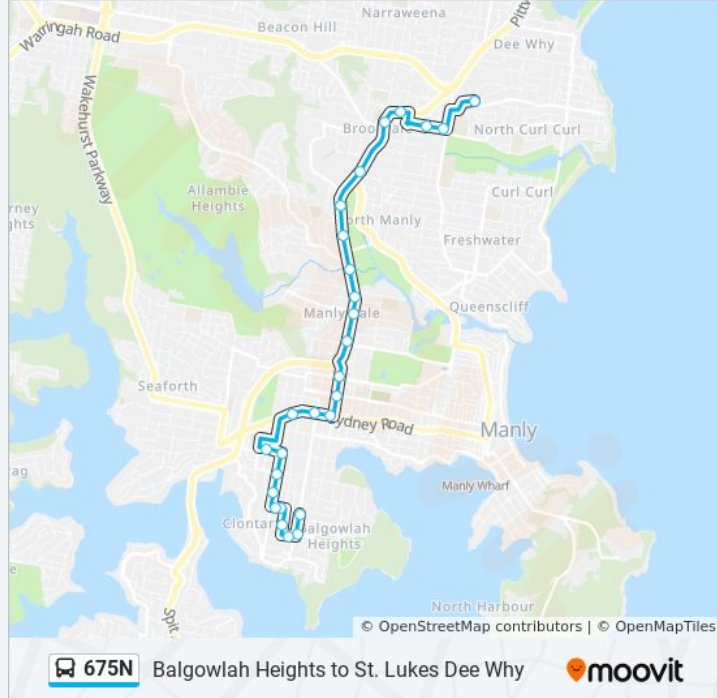

Use the Moovit App to find the closest 675N bus station near you and find out when is the next 675N bus arriving.

Direction: Seaforth

33 stops

[VIEW LINE SCHEDULE](#)

- NBSC Freshwater Senior Campus, Harbord Rd
- NBSC Freshwater Senior Campus, Brighton St
- Brighton St opp Waratah St
- Brighton St before Bennett St
- Bennett St after Oliver St
- Adams St at Park St
- Adams St after Lalchere St
- Griffin Rd at Abbott Rd
- Griffin Rd at Pitt Rd
- Pitt Rd at Griffin Rd
- Pitt Rd before Grainger Ave
- Pitt Rd at Ross St
- Pitt Rd at Playfair Rd
- Pitt Rd opp Fairport St
- Reub Hudson Oval, Abbott Rd
- Denzil Joyce Oval, Abbott Rd
- Winbourne Rd after Harbord Rd
- Winbourne Rd opp Carter Rd
- Winbourne Rd after Mitchell Rd
- Pittwater Rd after Chard Rd
- Warringah Mall, Pittwater Rd, Stand B

Trip Duration: 29 min

Line Summary:

Condamine St opp Warringah Golf Club

Condamine St at Gordon St

Manly Vale Community Centre, Condamine St

Manly Vale B-Line, Condamine St

Condamine St at Balgowlah Rd

Condamine St at Griffiths St

[VIEW LINE SCHEDULE](#)

Woodland St after Ernest St

Woodland St at Bareena Dr

Abbott St at Adelaide St

Balgowlah Heights Public School, Lewis St

Ernest St after Lewis St

Ernest St before Beatrice St

Beatrice St at The Walk

675N bus Info

Direction: St Luke's Dy

Stops: 27

Trip Duration: 31 min

Line Summary:

Condamine St after Gordon St
Miller Reserve, Condamine St
Condamine St after James St
Condamine St at Pozieres Pde
Warringah Mall, Pittwater Rd, Stand D
Pittwater Rd at Old Pittwater Rd
Brookvale Oval, Pittwater Rd
Winbourne Rd before Carter Rd
Winbourne Rd before Harbord Rd
St Luke's Grammar School, Headland Rd