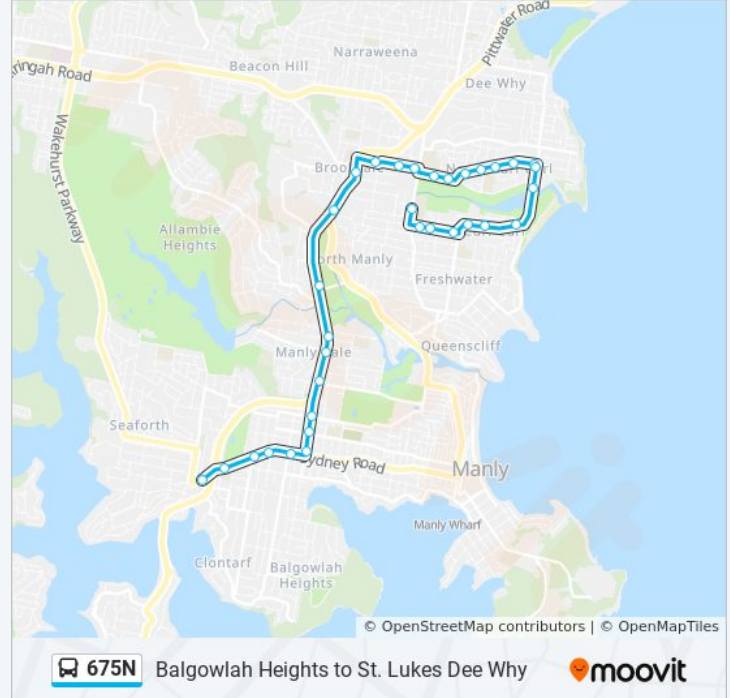

Trip Duration: 29 min

Line Summary:

Condamine St opp Warringah Golf Club

Condamine St at Gordon St

Manly Vale Community Centre, Condamine St

Manly Vale B-Line, Condamine St

Condamine St at Balgowlah Rd

Condamine St at Griffiths St

Balgowlah Uniting Church, Condamine St

Sydney Rd at Woodland St

Sydney Rd at West St

Sydney Rd at Wanganella St

Sydney Rd at Coral St

Sydney Rd opp Kempbridge Ave

Direction: St Luke's Dy

27 stops

[VIEW LINE SCHEDULE](#)

Woodland St after Ernest St

Woodland St at Bareena Dr

Abbott St at Adelaide St

Balgowlah Heights Public School, Lewis St

Ernest St after Lewis St

Ernest St before Beatrice St

Beatrice St at The Walk

675N bus Info

Direction: St Luke's Dy

Stops: 27

Trip Duration: 31 min

Line Summary:

Condamine St after Gordon St
Miller Reserve, Condamine St
Condamine St after James St
Condamine St at Pozieres Pde
Warringah Mall, Pittwater Rd, Stand D
Pittwater Rd at Old Pittwater Rd
Brookvale Oval, Pittwater Rd
Winbourne Rd before Carter Rd
Winbourne Rd before Harbord Rd
St Luke's Grammar School, Headland Rd