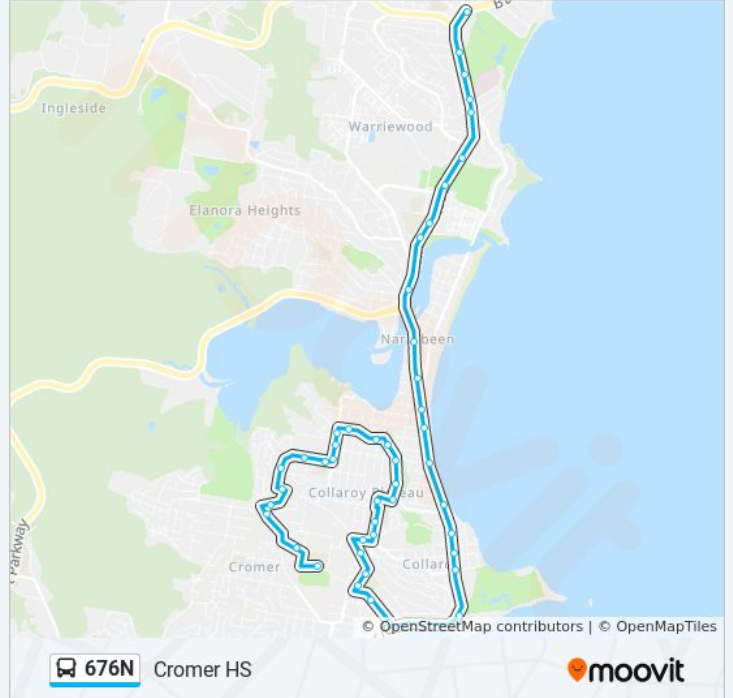

**Direction: Cromer HS**

47 stops

[VIEW LINE SCHEDULE](#)

- Mona Vale B-Line, Barrenjoey Rd
- Pittwater Rd opp Turimetta St
- Pittwater Rd opp Jenkins St
- Pittwater Rd at Coronation St
- Pittwater Rd at Cook Tce
- Pittwater Rd at Arnott Cres
- Warriewood B-Line, Pittwater Rd
- Pittwater Rd opp Namona St
- Lakeside Park, Pittwater Rd
- Pittwater Rd opp Gondola Rd
- Narrabeen Shops, Pittwater Rd
- Pittwater Rd before Robertson St
- Pittwater Rd after Goodwin St
- Pittwater Rd at Clarke St
- Pittwater Rd at Ramsay St
- Collaroy B-Line, Pittwater Rd
- Pittwater Rd at Brissenden Ave
- Pittwater Rd at Ocean Gr
- Pittwater Rd at Anzac Ave
- Long Reef Beach, Pittwater Rd
- Pittwater Rd opp Hadleigh Ave
- South Creek Rd after Pittwater Rd

Edgecliffe Bvd at Fuller St

Veterans Pde opp RSL ANZAC Village

Veterans Pde opp Lantana Ave

Veterans Pde opp Rose Ave

Wheeler Heights Public School, Rose Ave

Rose Ave at Berith St

Kirkstone Rd opp Langdale Pl

Heather St opp Ambleside St

Ambleside St at Crummock St

South Creek Rd opp Toronto Ave

South Creek Rd before Thew Pde

NBSC Cromer Campus, School Grounds, South Creek Rd

### Direction: Dee Why

29 stops

[VIEW LINE SCHEDULE](#)

Cromer Public School, Waroon Rd

Fisher Rd at Grover Ave

South Creek Rd before Thew Pde