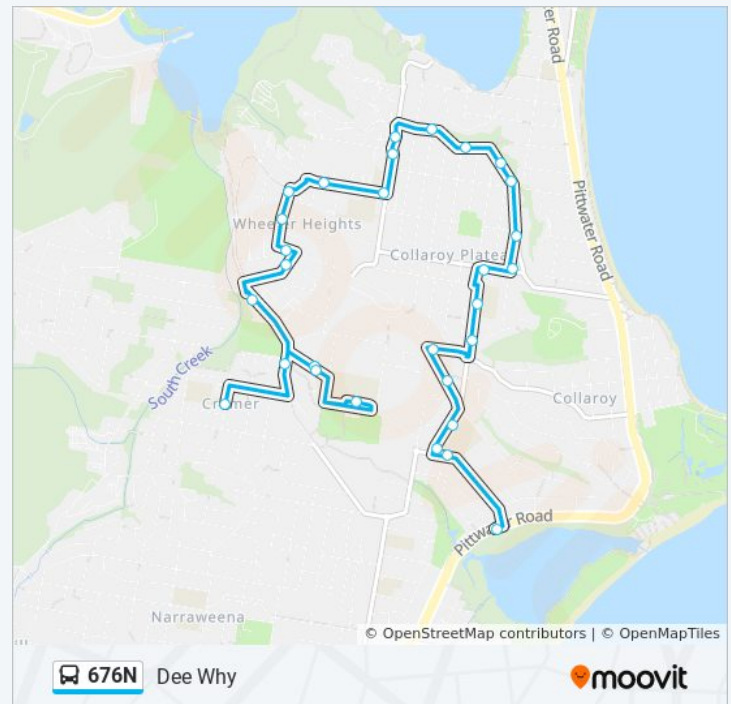

**Direction: Cromer HS**

47 stops

[VIEW LINE SCHEDULE](#)

- Mona Vale B-Line, Barrenjoey Rd
- Pittwater Rd opp Turimetta St
- Pittwater Rd opp Jenkins St
- Pittwater Rd at Coronation St
- Pittwater Rd at Cook Tce
- Pittwater Rd at Arnott Cres
- Warriewood B-Line, Pittwater Rd
- Pittwater Rd opp Namona St
- Lakeside Park, Pittwater Rd
- Pittwater Rd opp Gondola Rd
- Narrabeen Shops, Pittwater Rd
- Pittwater Rd before Robertson St
- Pittwater Rd after Goodwin St
- Pittwater Rd at Clarke St
- Pittwater Rd at Ramsay St
- Collaroy B-Line, Pittwater Rd
- Pittwater Rd at Brissenden Ave
- Pittwater Rd at Ocean Gr
- Pittwater Rd at Anzac Ave
- Long Reef Beach, Pittwater Rd
- Pittwater Rd opp Hadleigh Ave
- South Creek Rd after Pittwater Rd

### Direction: Dee Why

29 stops

[VIEW LINE SCHEDULE](#)

Cromer Public School, Waroon Rd

Fisher Rd at Grover Ave

South Creek Rd before Thew Pde

Pittwater House School, South Creek Rd

Pittwater Rd opp South Creek Rd

Friday

15:00

Saturday

Not Operational

### 676N bus Info

**Direction:** Dee Why

**Stops:** 29

**Trip Duration:** 28 min

**Line Summary:**

676N bus time schedules and route maps are available in an offline PDF at [moovitapp.com](https://moovitapp.com). Use the [Moovit App](#) to see live bus times, train schedule or subway schedule, and step-by-step directions for all public transit in Sydney.