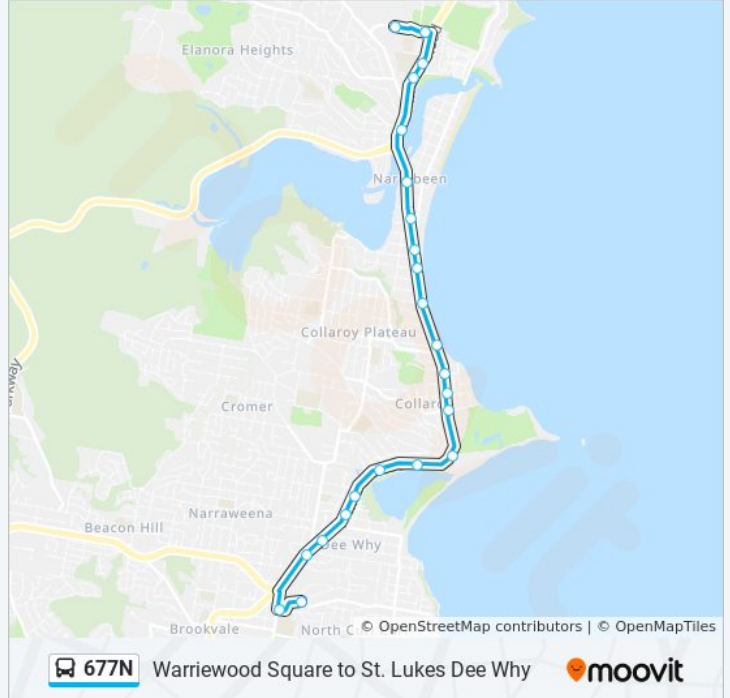

Dee Why RSL Club, Pittwater Rd

Dee Why Shops, Pittwater Rd

Pittwater Rd after Pacific Pde

Harbord Rd at Headland Rd

St Luke's Grammar School, Headland Rd

677N bus time schedules and route maps are available in an offline PDF at moovitapp.com. Use the [Moovit App](#) to see live bus times, train schedule or subway schedule, and step-by-step directions for all public transit in Sydney.

[About Moovit](#) • [MaaS Solutions](#) • [Supported Countries](#) • [Mooviter Community](#)

© 2024 Moovit - All Rights Reserved

Check Live Arrival Times