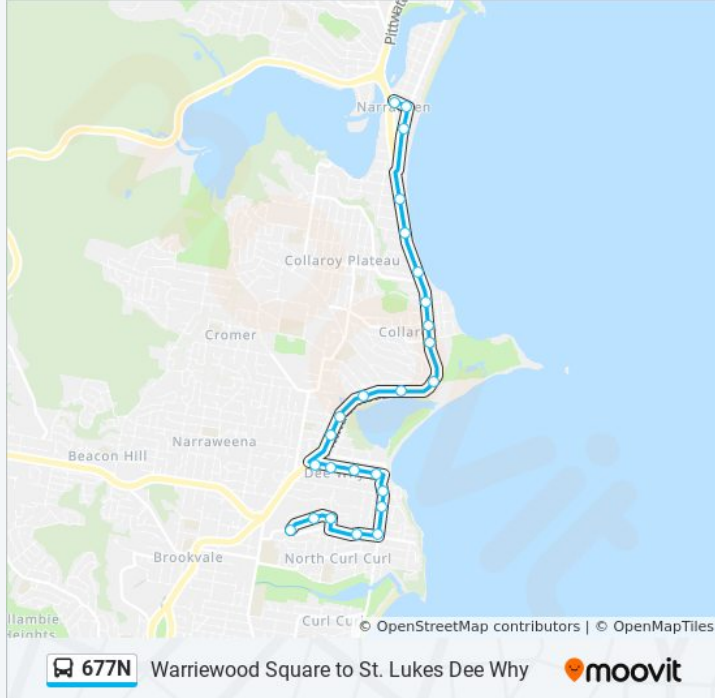

Quirk St at Tango Ave

Quirk St at Carew st

Headland Rd at Wheeler Pde

Griffin Rd after Headland Rd

Griffin Rd at Boronia St

The Strand after Pacific Pde

Howard Ave after The Strand

Howard Ave at Avon Rd

**677N bus Info**

**Direction:** Narrabeen

**Stops:** 25

**Trip Duration:** 23 min

**Line Summary:**

Pittwater Rd at Clarke St

Ocean St at King St

Waterloo St at Ocean St

Waterloo St before Pittwater Rd

### Direction: St Luke's Dy

23 stops

[VIEW LINE SCHEDULE](#)

Warriewood Square, Jacksons Rd

Nelson Heather Senior Citizens Centre, Jacksons Rd

Pittwater Rd opp Namona St

Lakeside Park, Pittwater Rd

Pittwater Rd opp Gondola Rd