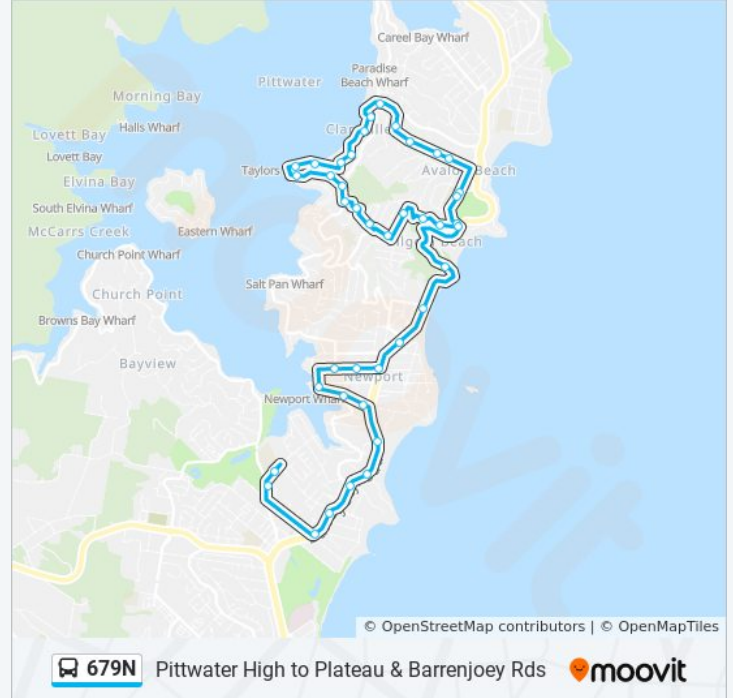

Avalon Pde at Gunjulla Pl

Avalon Pde after Trentwood Park

Hudson Pde at Hilltop Rd

Hudson Rd opp Old Wharf Reserve

61A Hudson Pde

Hudson Pde opp Delecta Ave

119 Hudson Pde

165 Hudson Pde

Hudson Pde opp Taylors Point Rd

Wandeen Rd after Hudson Pde

Wandeen Rd before Mia Pl

Wandeen Rd at Lower Plateau Rd

Bilwara Ave opp Stromboli Pl

Bilwara Ave after Lobby Cres

Bilambee Ave at Bilga Ave

Plateau Rd at Bilberry Ave

Plateau Rd before Weetawaa Rd

Plateau Rd after The Outlook

Plateau Rd after Palmgrove Rd

Plateau Rd at Old Barrenjoey Rd

679N bus time schedules and route maps are available in an offline PDF at moovitapp.com. Use the [Moovit App](#) to see live bus times, train schedule or subway schedule, and step-by-step directions for all public transit in Sydney.

[About Moovit](#) • [MaaS Solutions](#) • [Supported Countries](#) • [Mooviter Community](#)

© 2024 Moovit - All Rights Reserved

Check Live Arrival Times