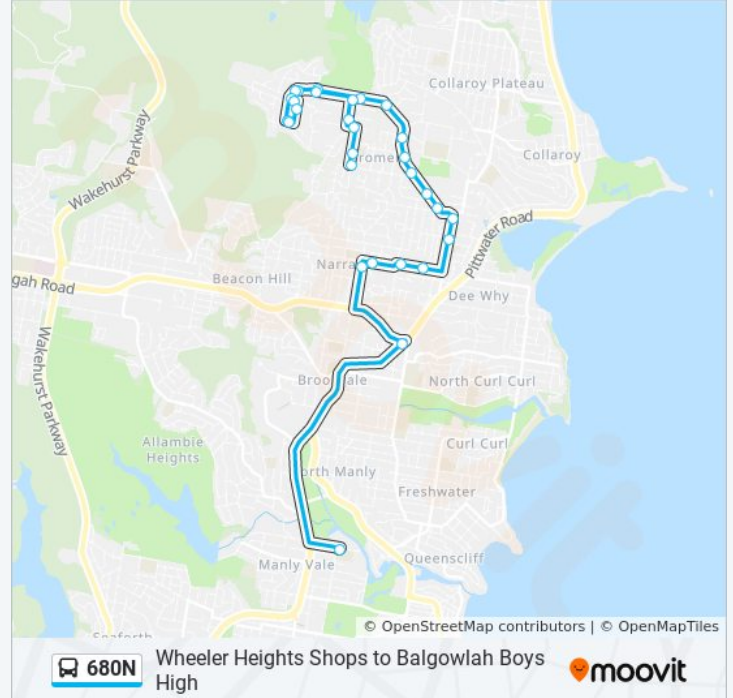

Recreation Club

Fisher Rd at Grover Ave

South Creek Rd after Toronto Ave

Toronto Ave before Carrington Ave

Toronto Ave opp Cromer Rd

Toronto Ave opp Truman Reserve

Truman Ave at Badcoe Rd

Truman Ave opp Truman Ave Shops

Howse Cres at Truman Ave

McNamara Rd opp Howse Cres

Badcoe Rd before Truman Ave

Truman Reserve, Toronto Ave

Toronto Ave at Cromer Rd

Carrington Ave at Toronto Ave

Carrington Ave at Washington Ave

Grover Ave opp Carcoola Rd

Cromer Public School, Carcoola Rd

Carcoola Rd at Carawa Rd

680N bus time schedules and route maps are available in an offline PDF at moovitapp.com. Use the [Moovit App](#) to see live bus times, train schedule or subway schedule, and step-by-step directions for all public transit in Sydney.

[About Moovit](#) • [MaaS Solutions](#) • [Supported Countries](#) • [Mooviter Community](#)

© 2024 Moovit - All Rights Reserved

Check Live Arrival Times