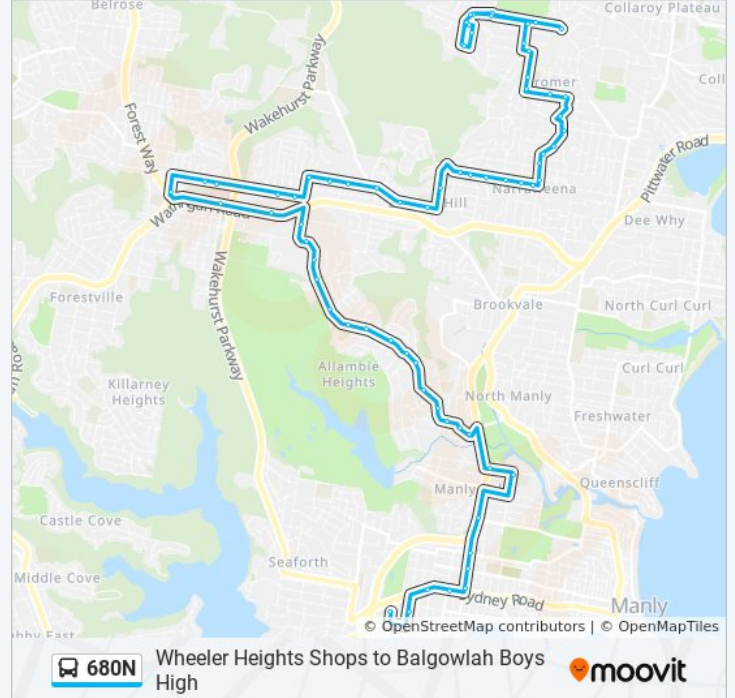

Alfred St opp Greenwood Ave

Alfred St at Parr Pde

Alfred St at Alamein Ave

McIntosh Rd opp Narraweena Public School

McIntosh Rd at Waratah Pde

McIntosh Rd at Lascelles Rd

McIntosh Rd at Eltham St

McIntosh Rd at Careden Ave

McIntosh Rd before Cousins Rd

Willandra Rd opp Egan Pl

Tristram Rd opp Beacon Hill Public School

Tristram Rd opp Boyer Rd

Tristram Rd opp Holy Trinity Anglican Church

Iris St before Jones St

Iris St opp Karabah Pl

Iris St at Patanga Rd

Frenchs Forest Rd opp Inverness Ave

Frenchs Forest Rd opp Hurdis Ave

Nth Beaches Hospital, Frenchs Forest Rd

The Forest High School, Frenchs Forest Rd,
Stand B

Rabbett St at Forest Way

Warringah Rd at Bantry Bay Rd

Warringah Rd opp Rodborough Rd

Allambie Rd after Rodborough Rd

Allambie Rd opp Aquatic Dr

Allambie Rd at Sunlea Pl

Allambie Rd at Mortain Ave

Allambie Rd at Darmour Ave

Allambie Rd opp Allambie Heights Public School

Allambie Rd at Inglebar Ave

Allambie Rd after Kirra Rd

Allambie Rd at Kirra Rd