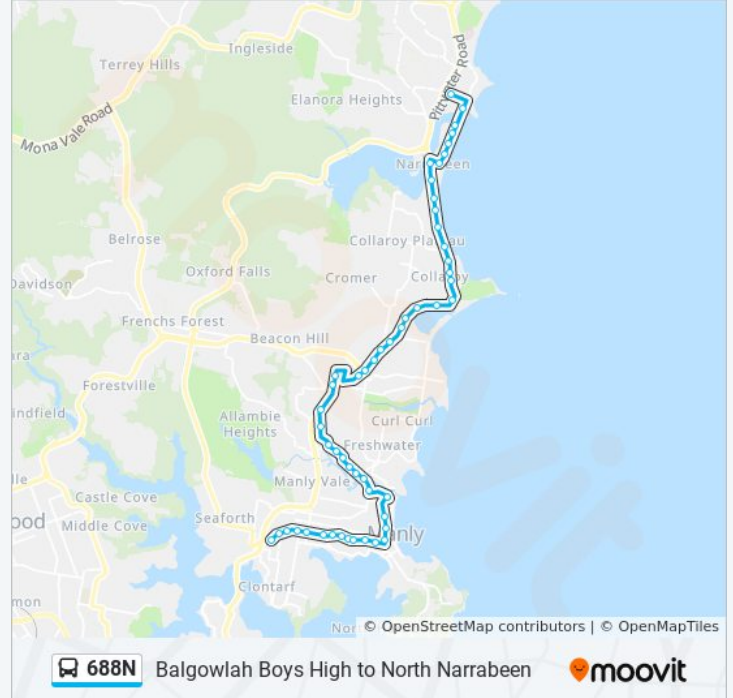

Use the Moovit App to find the closest 688N bus station near you and find out when is the next 688N bus arriving.

Direction: North Narrabeen

53 stops

[VIEW LINE SCHEDULE](#)

NBSC Balgowlah Boys, Maretimo St, Stand 2

Sydney Rd at Thornton St

Sydney Rd opp George St

Ivanhoe Park, Sydney Rd

Manly Tennis Club, Belgrave St

Pittwater Rd opp Steinton St

Pittwater Rd at Pine St

Stella Maris College, Eurobin St, Stand E

Keirle Park, Pittwater Rd

688N bus Info

Direction: North Narrabeen

Stops: 53

Trip Duration: 51 min

Line Summary:

Pittwater Rd opp Wakefield St

Warringah Recreation Centre, Pittwater Rd

Pittwater Rd opp Sterland Ave

Waterloo St at Ocean St

Ocean St at Albemarle St

Wesley Mission Narrabeen, Ocean St

Ocean St at Emerald St

Ocean St opp North Narrabeen SLSC

Narrabeen Park Pde opp North Narrabeen
Rockpool

Walsh St at Collins St