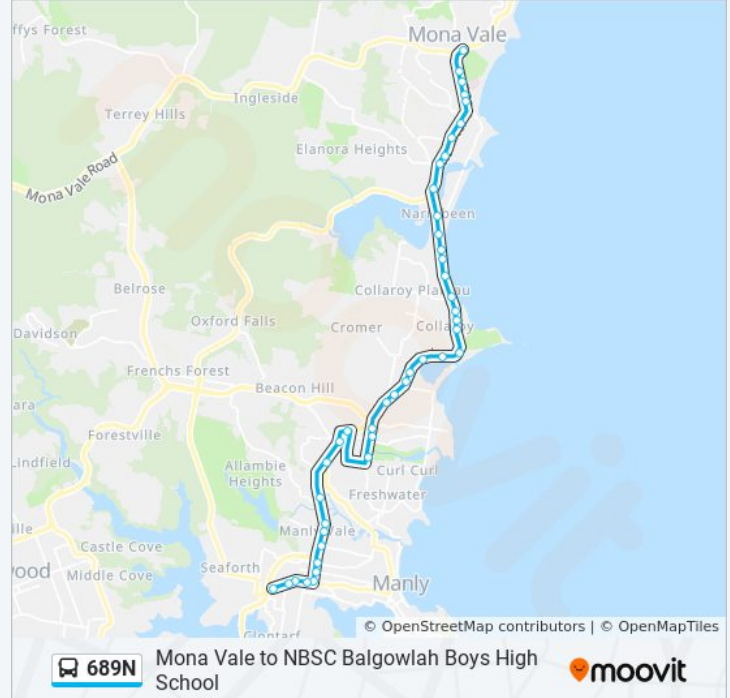

Pittwater Rd opp South Creek Rd

Pittwater Rd opp Lismore Ave

Dee Why RSL Club, Pittwater Rd

Dee Why Shops, Pittwater Rd

Pittwater Rd after Pacific Pde

Harbord Rd at Headland Rd

NBSC Manly Campus, Harbord Rd

NBSC Freshwater Senior Campus, Harbord Rd

Pittwater Rd opp Brookvale Oval

Pittwater Rd after Chard Rd

Warringah Mall, Pittwater Rd, Stand A

Condamine St opp Warringah Golf Club

Condamine St at Gordon St

Manly Vale Community Centre, Condamine St

Manly Vale B-Line, Condamine St

Condamine St at Balgowlah Rd

Condamine St at Griffiths St

Balgowlah Uniting Church, Condamine St

Sydney Rd at Woodland St

Sydney Rd at West St

Sydney Rd at Wanganella St

Sydney Rd at Coral St

689N bus time schedules and route maps are available in an offline PDF at moovitapp.com. Use the [Moovit App](#) to see live bus times, train schedule or subway schedule, and step-by-step directions for all public transit in Sydney.

[About Moovit](#) • [MaaS Solutions](#) • [Supported Countries](#) • [Mooviter Community](#)

© 2024 Moovit - All Rights Reserved

Check Live Arrival Times