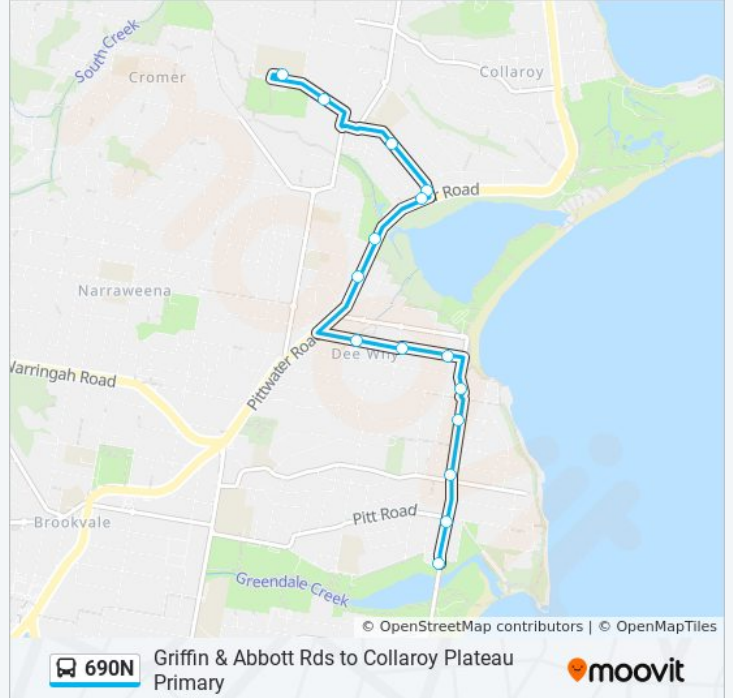

Use the Moovit App to find the closest 690N bus station near you and find out when is the next 690N bus arriving.

### Direction: Cromer HS

15 stops

[VIEW LINE SCHEDULE](#)

- Griffin Rd at Abbott Rd
- Griffin Rd at Pitt Rd
- Griffin Rd after Headland Rd
- Griffin Rd at Boronia St
- The Strand after Pacific Pde
- Howard Ave after The Strand
- Howard Ave at Avon Rd
- Howard Ave opp Walter Gors Park
- Pittwater Rd at Hawkesbury Ave
- Pittwater Rd at Lismore Ave
- Pittwater Rd before South Creek Rd
- South Creek Rd after Pittwater Rd
- South Creek Rd opp Pittwater House School
- South Creek Rd after Campbell Ave
- NBSC Cromer Campus, School Grounds, South Creek Rd

### 690N bus Info

**Direction:** Cromer HS

**Stops:** 15

**Trip Duration:** 14 min

**Line Summary:**

**Direction: Skyline Shops**

45 stops

[VIEW LINE SCHEDULE](#)

**Stops:** 45

**Trip Duration:** 44 min

**Line Summary:**

Griffin Rd at Pitt Rd

Griffin Rd after Headland Rd

Griffin Rd at Boronia St

The Strand after Pacific Pde

Howard Ave after The Strand