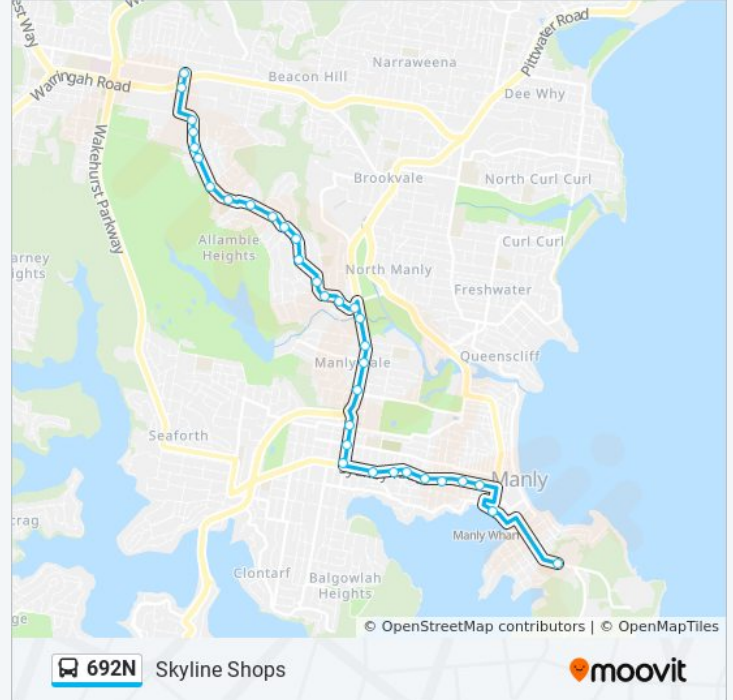

Allambie Rd at Monserra Rd

Allambie Rd after Roosevelt Ave

Allambie Rd opp Inglebar Ave

Allambie Heights Public School, Allambie Rd

Allambie Rd opp Darmour Ave

William Charlton Village, Allambie Rd

Fred Huntley Village, Allambie Rd

Allambie Rd opp Sunlea Pl

Allambie Rd opp Arnhem Rd

Allambie Rd before Warringah Rd

Allambie Rd at Frenchs Forest Rd

692N bus time schedules and route maps are available in an offline PDF at moovitapp.com. Use the [Moovit App](#) to see live bus times, train schedule or subway schedule, and step-by-step directions for all public transit in Sydney.

[About Moovit](#) • [MaaS Solutions](#) • [Supported Countries](#) • [Mooviter Community](#)

© 2024 Moovit - All Rights Reserved

Check Live Arrival Times