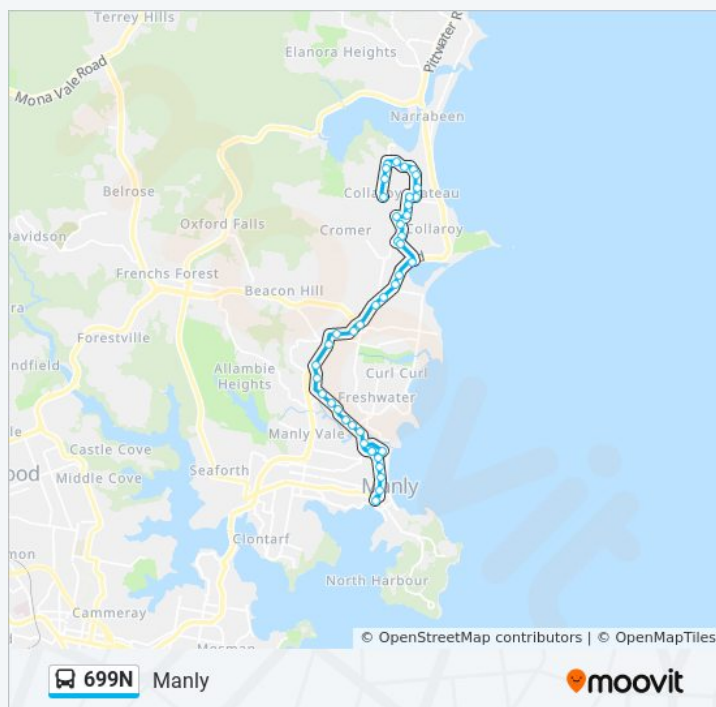

Direction: Collaroy Plateau

47 stops

[VIEW LINE SCHEDULE](#)

- St Pauls College, Darley Rd
- Manly Village Public School, Victoria Pde
- Pittwater Rd at Pine St
- Stella Maris College, Eurobin St, Stand D
- Keirle Park, Pittwater Rd
- Mill Park, Pittwater Rd
- Pittwater Rd opp Girard St
- Pittwater Rd at Riverview Pde
- Pittwater Rd opp Western Ave
- Pittwater Rd opp Wakefield St
- Warringah Recreation Centre, Pittwater Rd
- Pittwater Rd opp Sterland Ave
- Warringah Mall, Pittwater Rd, Stand D
- Pittwater Rd at Old Pittwater Rd
- Brookvale Oval, Pittwater Rd
- Manly Leagues Club, Pittwater Rd
- Pittwater Rd at Warringah Rd
- Pittwater Rd at May Rd
- Pittwater Rd opp Pacific Pde
- Dee Why B-Line, Pittwater Rd
- Pittwater Rd at Hawkesbury Ave
- Pittwater Rd at Lismore Ave

Stops: 47

Trip Duration: 45 min

Line Summary:

Pittwater Rd before South Creek Rd
 South Creek Rd after Pittwater Rd
 Parkes Rd opp Pittwater House School
 Parkes Rd opp Westmoreland Ave
 Parkes Rd at Orlando Rd
 Anzac Ave at Kangaroo Rd
 Plateau Rd opp Hilma St
 Plateau Rd opp Collaroy Plateau Public School
 Aubreen St at Telopea St
 Telopea St at Hilma St
 Hilma St at Edgecliffe Bvd
 Edgecliffe Bvd at Acacia St
 Edgecliffe Bvd at Aubreen St
 Edgecliffe Bvd at Blandford St
 Edgecliffe Bvd at Fuller St
 Veterans Pde opp RSL ANZAC Village
 Veterans Pde opp Lantana Ave
 Veterans Pde opp Rose Ave
 Wheeler Heights Public School, Rose Ave
 Rose Ave at Berith St
 Kirkstone Rd opp Langdale Pl
 Heather St opp Ambleside St
 Telopea St before Fuller St
 Fuller St at Hall Ave
 Hall Ave before Heather St

Sunday	Not Operational
Monday	07:35
Tuesday	07:35
Wednesday	07:35
Thursday	07:35

Friday

07:35

Saturday

Not Operational

699N bus Info

Direction: Manly

Stops: 44

Trip Duration: 40 min

Line Summary:

Edgecliffe Bvd opp Claudare St

Edgecliffe Bvd opp Stella St

Edgecliffe Bvd opp Aubreen St

Edgecliffe Bvd opp Acacia St

Edgecliffe Bvd opp Grevillia St

Hilma St at Telopea St