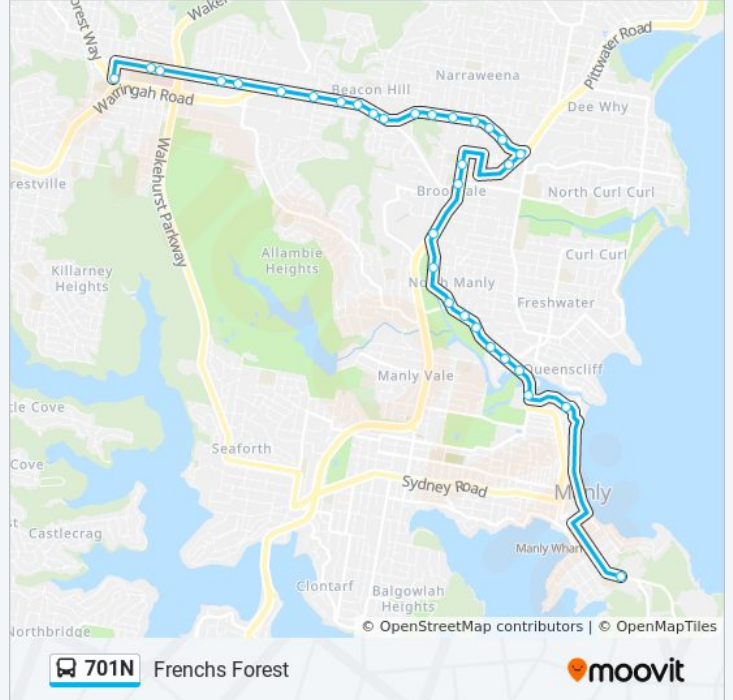

 701N

Frenchs Forest

Get The App

The 701N bus line Frenchs Forest has one route. For regular weekdays, their operation hours are:

(1) Frenchs Forest: 15:33

Use the Moovit App to find the closest 701N bus station near you and find out when is the next 701N bus arriving.

Direction: Frenchs Forest

32 stops

[VIEW LINE SCHEDULE](#)

- St Pauls College, Darley Rd
- Stella Maris College, Eurobin St, Stand D
- Keirle Park, Pittwater Rd
- Mill Park, Pittwater Rd
- Pittwater Rd opp Girard St
- Pittwater Rd at Riverview Pde
- Pittwater Rd opp Western Ave
- Pittwater Rd opp Wakefield St
- Warringah Recreation Centre, Pittwater Rd
- Pittwater Rd opp Sterland Ave
- Warringah Mall, Pittwater Rd, Stand D
- Pittwater Rd at Old Pittwater Rd
- St Augustine's College, Alfred Rd
- Manly Leagues Club, Pittwater Rd
- Pittwater Rd at Warringah Rd
- Warringah Rd after Victor Rd
- Warringah Rd after Pine Ave
- Warringah Rd opp Alfred St
- Warringah Rd at Consul Rd
- Warringah Rd after Northcliffe Ave
- Warringah Rd opp McKillop Rd
- Warringah Rd before Willandra Rd

Stops: 32

Trip Duration: 41 min

Line Summary:

Warringah Rd at Willandra Rd
Warringah Rd opp Cornish Ave
Warringah Rd before O'Connors Rd
Warringah Rd at Government Rd
Warringah Rd opp Jones St
Frenchs Forest Rd opp Inverness Ave
Frenchs Forest Rd opp Hurdis Ave
Nth Beaches Hospital, Frenchs Forest Rd
The Forest High School, Frenchs Forest Rd,
Stand C
Rabbett St at Forest Way