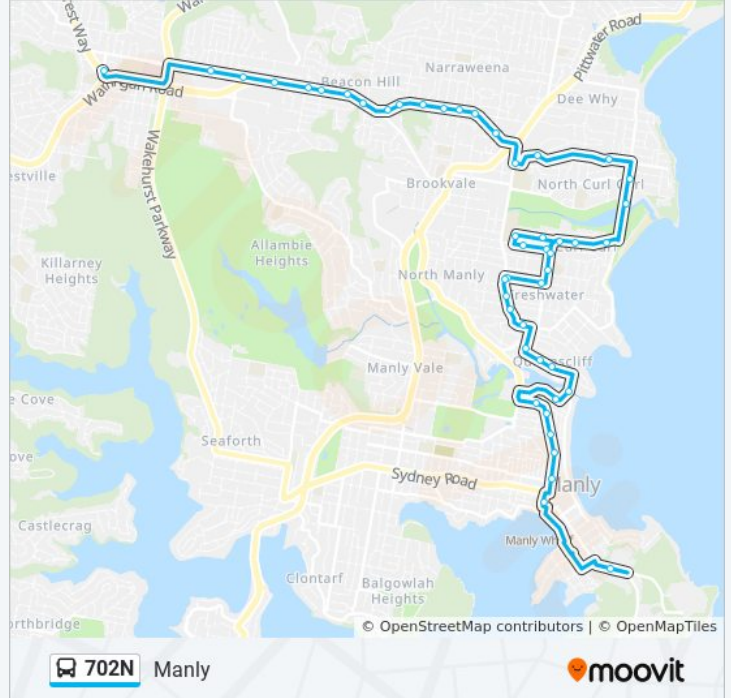

 702N

Manly

Get The App

The 702N bus line Manly has one route. For regular weekdays, their operation hours are:

(1) Manly: 07:37

Use the Moovit App to find the closest 702N bus station near you and find out when is the next 702N bus arriving.

Direction: Manly

47 stops

[VIEW LINE SCHEDULE](#)

- Rabbett St at Forest Way
- Frenchs Forest Rd at Romford Rd
- Skyline Shops, Frenchs Forest Rd E
- Warringah Rd after Jones St
- Warringah Rd at Ellis Rd
- Warringah Rd at Oxford Falls Rd
- Warringah Rd before Cornish Ave
- Warringah Rd before Willandra Rd
- Warringah Rd opp Beacon Hill Rd
- Warringah Rd at McKillop Rd
- Warringah Rd at Lascelles Rd
- Warringah Rd at Waratah Pde
- Warringah Rd before Alfred St
- May Road Shops, Warringah Rd
- Moorilla St at Victor Rd
- Harbord Rd at Headland Rd
- St Luke's Grammar School, Headland Rd
- Headland Rd at Wheeler Pde
- Griffin Rd at Pitt Rd
- Griffin Rd after Abbott Rd
- Adams St at Farnell St
- Adams St at Park St

Trip Duration: 54 min

Line Summary:

Bennett St before Oliver St

Brighton St at Oliver St

Brighton St after Waratah St

NBSC Freshwater Senior Campus, Bennett St

Harbord Bowling & Recreation Club, Bennett St

Oliver St after Brighton St

Pittwater Rd at Carlton St

Pittwater Rd at Raglan St

Manly Wharf, West Promenade, Stand J

St Pauls College, Darley Rd

702N bus time schedules and route maps are available in an offline PDF at moovitapp.com. Use the [Moovit App](#) to see live bus times, train schedule or subway schedule, and step-by-step directions for all public transit in Sydney.