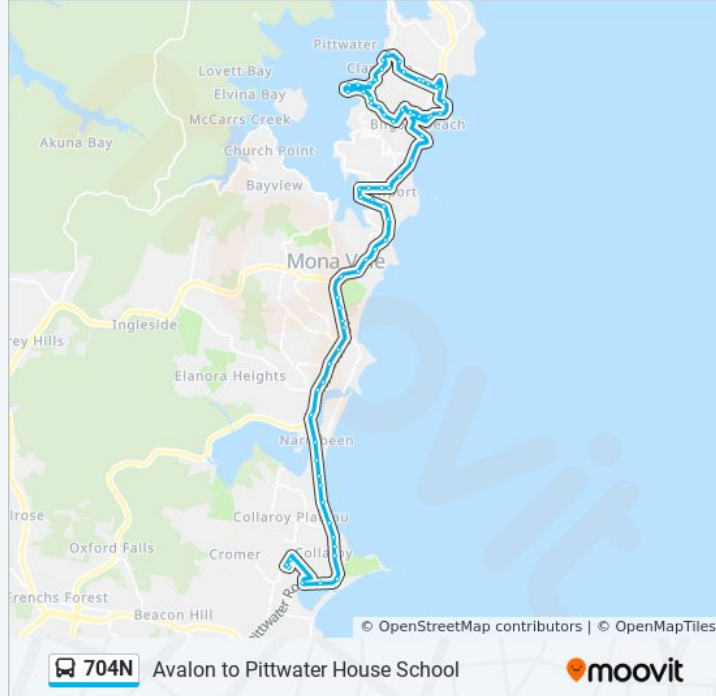

Avalon Pde at Old Barrenjoey Rd

Barrenjoey Rd after The Crescent

484 Barrenjoey Rd

Barrenjoey Rd opp Old Barrenjoey Rd

Barrenjoey Rd before The Serpentine

Newport Surf Club, Neptune Rd

Barrenjoey Rd after Bramley Ave

Gladstone Rd opp Newport Park

Gladstone Rd opp Woolcott St

Trafalgar Park, Gladstone St

Kalinya St opp Dearin Reserve

Kalinya St after Queens Pde

Newport Public School, Beaconsfield St

Beaconsfield St at Barrenjoey Rd

Barrenjoey Rd before Karloo Pde

Barrenjoey Rd at Hillcrest Ave

Barrenjoey Rd opp Waterview St

Barrenjoey Rd opp Bassett St

Barrenjoey Rd before Darley St

Mona Vale B-Line, Barrenjoey Rd

Pittwater Rd opp Turimetta St

Pittwater Rd opp Jenkins St

Pittwater Rd at Coronation St

Pittwater Rd at Cook Tce

Pittwater Rd at Arnott Cres

Warriewood B-Line, Pittwater Rd

Pittwater Rd opp Namona St

Lakeside Park, Pittwater Rd

Pittwater Rd opp Gondola Rd

Narrabeen Shops, Pittwater Rd

Pittwater Rd before Robertson St

Pittwater Rd after Goodwin St

Pittwater Rd at Clarke St