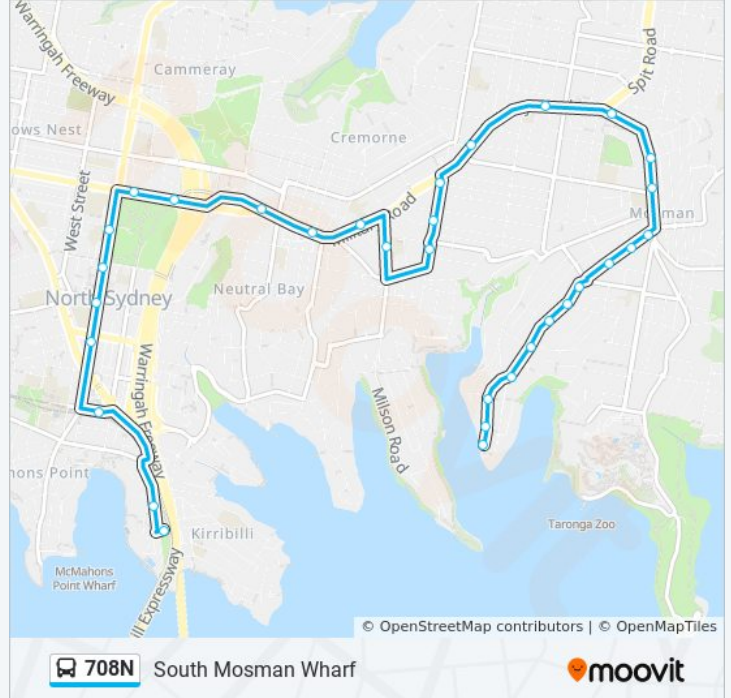

 708N

South Mosman Wharf

Get The App

The 708N bus line South Mosman Wharf has one route. For regular weekdays, their operation hours are:

(1) South Mosman Wharf: 15:22

Use the Moovit App to find the closest 708N bus station near you and find out when is the next 708N bus arriving.

Direction: South Mosman Wharf

32 stops

[VIEW LINE SCHEDULE](#)

- Fitzroy St at Alfred St
- Alfred St Sth opp Milsons Point Station
- North Sydney Station, Blue St, Stand D
- Miller St before Berry St
- Miller St at McLaren St
- Miller St at Ridge St
- Miller St at Carlow St
- Falcon St at Bardsley Gdns
- Falcon St at Moodie St
- Big Bear Shopping Centre, Military Rd
- Neutral Bay Junction, Military Rd, Stand E
- Military Rd opp Hampden Ave
- Redlands Junior Campus, Murdoch St
- Spofforth St at Cranbrook Ave
- Spofforth St at Holt Ave
- Spofforth St at Military Rd
- Military Rd at Prince St
- Military Rd at Bond St
- Spit Junction, Military Rd
- Military Rd at Almora St
- Military Rd opp Mosman High School
- Raglan St after Military Rd

Stops: 32

Trip Duration: 42 min

Line Summary:

Raglan St opp Hamlet Lane

Raglan St opp Mosman Preparatory School

Raglan St after Queen St

Raglan St at Calypso Ave

Raglan St after Calypso Ave

Raglan St opp Mosman St

Raglan St opp Musgrave St

Musgrave St at McLeod St

23 Musgrave St

South Mosman Wharf, Musgrave St

708N bus time schedules and route maps are available in an offline PDF at moovitapp.com. Use the [Moovit App](#) to see live bus times, train schedule or subway schedule, and step-by-step directions for all public transit in Sydney.