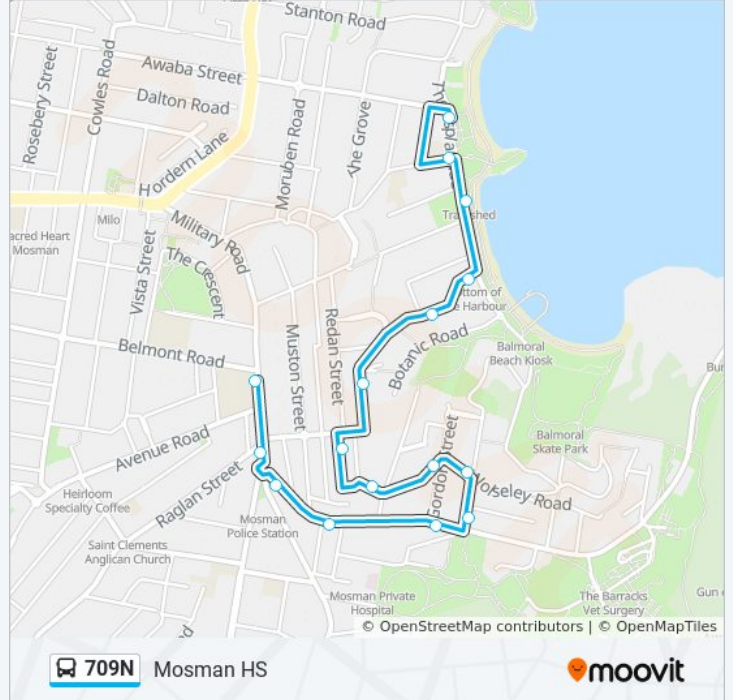

 709N

The Esplanade at Awaba St to Mosman High School

Get The App

The 709N bus line The Esplanade at Awaba St to Mosman High School has one route. For regular weekdays, their operation hours are:

(1) Mosman HS: 07:22

Use the Moovit App to find the closest 709N bus station near you and find out when is the next 709N bus arriving.

Direction: Mosman HS

16 stops

[VIEW LINE SCHEDULE](#)

The Esplanade at Awaba St
Mandolong Rd at The Esplanade
The Esplanade opp Hunter Park
Raglan St at The Esplanade
Raglan St opp Esther Rd
Raglan St after Gibson Rd
Redan St after Raglan St
Wolseley Rd opp The Tar
Wolseley Rd at Gordon St
Wolseley Rd at Beaconsfield Rd
Beaconsfield Rd at Frascatti Lane
Middle Head Rd opp Gordon St
Middle Head Rd at King Max St
Middle Head Rd at Bradleys Head Rd
Military Rd at Raglan St
Mosman High School, Military Rd

Trip Duration: 14 min

Line Summary:

709N bus time schedules and route maps are available in an offline PDF at moovitapp.com. Use the [Moovit App](#) to see live bus times, train schedule or subway schedule, and step-by-step directions for all public transit in Sydney.