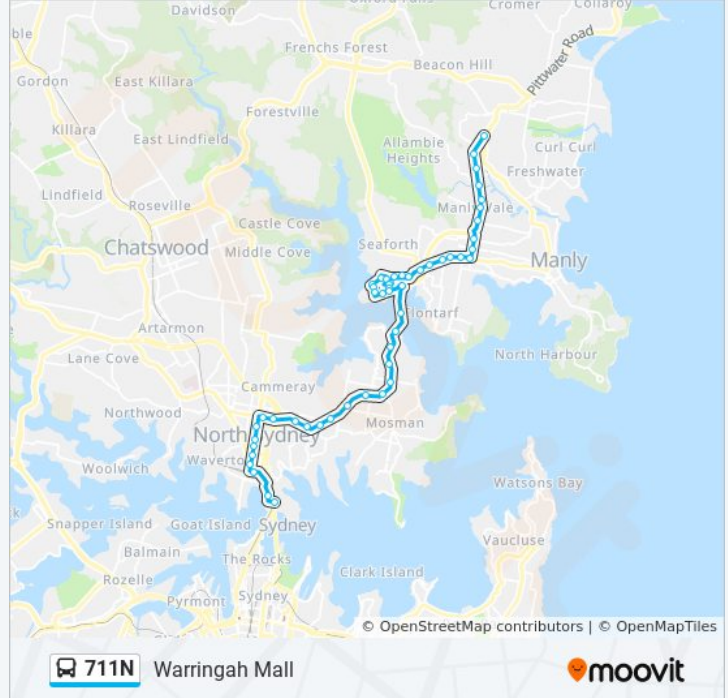

 711N

Warringah Mall

Get The App

The 711N bus line Warringah Mall has one route. For regular weekdays, their operation hours are:

(1) Warringah Mall: 3:27 PM

Use the Moovit App to find the closest 711N bus station near you and find out when is the next 711N bus arriving.

Direction: Warringah Mall

51 stops

[VIEW LINE SCHEDULE](#)

Broughton St at Fitzroy St
Alfred St Sth opp Milsons Point Station
North Sydney Station, Blue St, Stand D
Victoria Cross, Miller St
Miller St before Berry St
Monte Sant Angelo College, Miller St
Civic Park, Miller St
Miller St at Carlow St
Falcon St at Bardsley Gdns
Falcon St at Moodie St
Big Bear Shopping Centre, Military Rd
Neutral Bay Junction, Military Rd, Stand E
Military Rd opp Hampden Ave
Military Rd opp Holt Ave
Military Rd at Prince St
Military Rd at Bond St
Spit Junction B-Line, Spit Rd
Spit Rd at Awaba St
Spit Rd opp Parriwi Rd
Spit Rd before Medusa St
Spit Rd at Pearl Bay Ave
Spit West Reserve, Spit Rd

Direction: Warringah Mall

Stops: 51

Trip Duration: 51 min

Line Summary:

Battle Bvd at Manly Rd

Battle Bvd at Seaforth Cres

Alan Ave after Palmerston Pl

Salisbury Sq before Ponsonby Pde

Miller Reserve, Condamine St

Condamine St after James St

Condamine St at Pozieres Pde

Warringah Mall, Pittwater Rd, Stand D

711N bus time schedules and route maps are available in an offline PDF at moovitapp.com. Use the [Moovit App](#) to see live bus times, train schedule or subway schedule, and step-by-step directions for all public transit in Sydney.