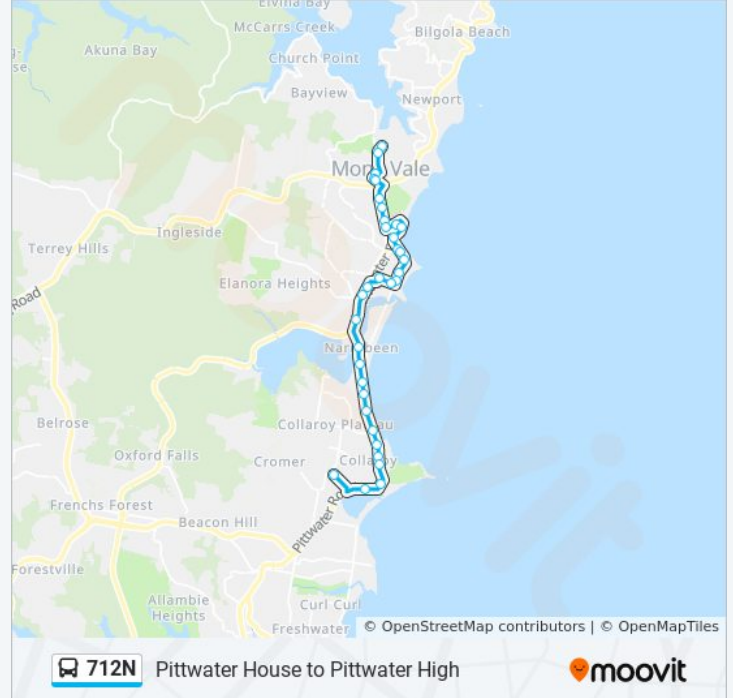

Narrabeen Park Pde opp Warriewood Beach

Narrabeen Park Pde after Melbourne Ave

Narrabeen Park Pde before Cook Tce

Coronation St opp Mona Vale Hospital

Pittwater Rd opp Coronation St

Pittwater Rd before Jenkins St

Pittwater Rd at Rowan St

Pittwater Rd opp Mona Vale Bowling Club

Mona Vale Public School, Waratah St

Mona Vale Public School, Waratah St

Sacred Heart Primary School, Keenan St

Bayview Golf Course, Pittwater Rd

Pittwater High School, Mona St, Stand B

712N bus time schedules and route maps are available in an offline PDF at moovitapp.com. Use the [Moovit App](#) to see live bus times, train schedule or subway schedule, and step-by-step directions for all public transit in Sydney.

[About Moovit](#) · [MaaS Solutions](#) · [Supported Countries](#) · [Mooviter Community](#)

© 2024 Moovit - All Rights Reserved

Check Live Arrival Times