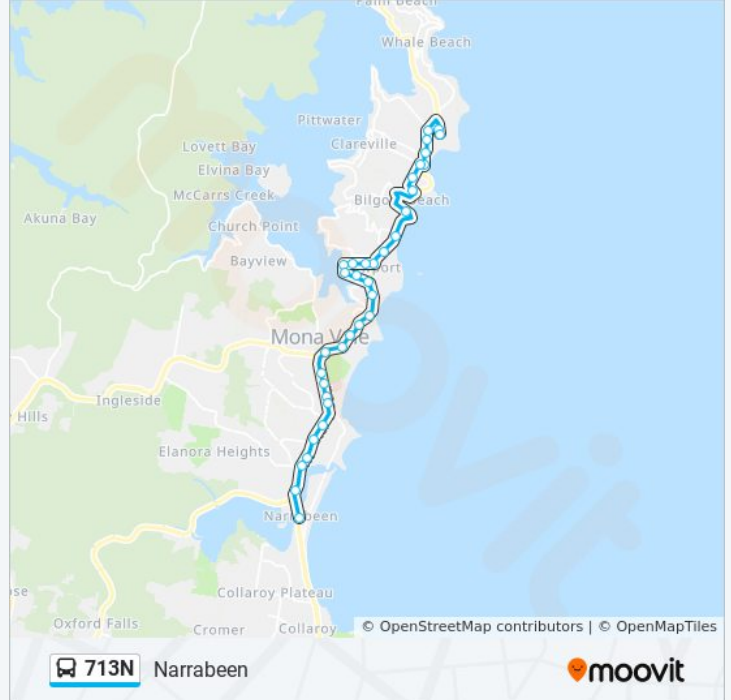

 713N

Narrabeen

Get The App

The 713N bus line Narrabeen has one route. For regular weekdays, their operation hours are:

(1) Narrabeen: 15:28

Use the Moovit App to find the closest 713N bus station near you and find out when is the next 713N bus arriving.

Direction: Narrabeen

35 stops

[VIEW LINE SCHEDULE](#)

Barrenjoey High School, Coonanga Rd
Catalina Cres after Coonanga Rd
Barrenjoey Rd opp George St
Barrenjoey Rd opp Wollstonecraft Ave
Barrenjoey Rd opp Central Rd
Barrenjoey Rd near Avalon Pde
Old Barrenjoey Rd at Avalon Pde
Old Barrenjoey Rd opp Avalon Public School
Old Barrenjoey Rd before Barrenjoey Rd
Barrenjoey Rd before The Serpentine
Newport Surf Club, Neptune Rd
Barrenjoey Rd after Bramley Ave
Gladstone Rd opp Newport Park
Gladstone Rd opp Woolcott St
Trafalgar Park, Gladstone St
Kalinya St opp Dearin Reserve
Kalinya St after Queens Pde
Newport Public School, Beaconsfield St
Beaconsfield St at Barrenjoey Rd
Barrenjoey Rd before Karloo Pde
Barrenjoey Rd at Hillcrest Ave
Barrenjoey Rd opp Waterview St

713N bus Time Schedule

Narrabeen Route Timetable:

Sunday	Not Operational
Monday	15:28
Tuesday	15:28
Wednesday	15:28
Thursday	15:28
Friday	15:28
Saturday	Not Operational

713N bus Info

Direction: Narrabeen

Stops: 35

Trip Duration: 32 min

Line Summary:

Barrenjoey Rd opp Bassett St
Barrenjoey Rd before Darley St
Mona Vale B-Line, Barrenjoey Rd
Pittwater Rd opp Turimetta St
Pittwater Rd opp Jenkins St
Pittwater Rd at Coronation St
Pittwater Rd at Cook Tce
Pittwater Rd at Arnott Cres
Warriewood B-Line, Pittwater Rd
Pittwater Rd opp Namona St
Lakeside Park, Pittwater Rd
Pittwater Rd opp Gondola Rd
Narrabeen Shops, Pittwater Rd