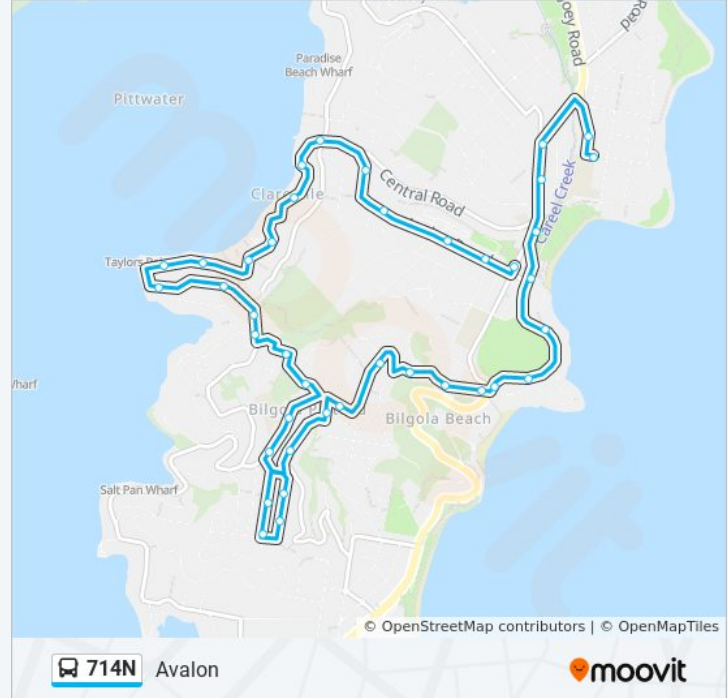

Bilambee Ave opp Bilga Ave

Bilwara Ave at Bilambee Ave

Lower Plateau Rd at Stromboli Pl

Lower Plateau Rd at Wandeen Rd

Wandeen Rd opp Mia Pl

Wandeen Rd at Hudson Pde

Hudson Pde at Taylors Point Rd

142 Hudson Pde

114 Hudson Pde

Hudson Pde at Delecta Ave

60 Hudson Pde

Old Wharf Reserve, Hudson Rd

Hudson Pde opp Hilltop Rd

Avalon Pde after Central Rd

Avalon Pde opp Gunjulla Pl

Avalon Pde opp Ruskin Rowe

Barrenjoey Rd after Avalon Pde

714N bus time schedules and route maps are available in an offline PDF at moovitapp.com. Use the [Moovit App](#) to see live bus times, train schedule or subway schedule, and step-by-step directions for all public transit in Sydney.

[About Moovit](#) • [MaaS Solutions](#) • [Supported Countries](#) • [Mooviter Community](#)

© 2024 Moovit - All Rights Reserved

Check Live Arrival Times