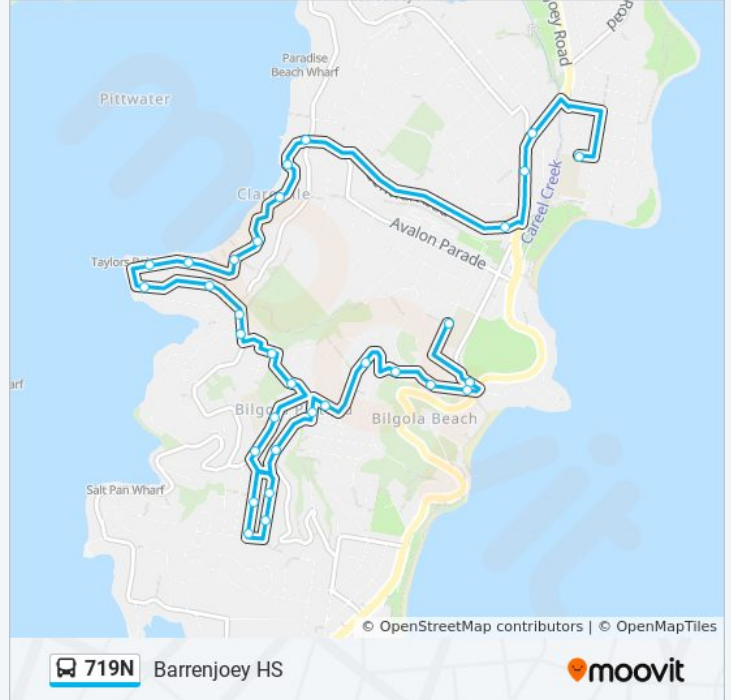

 719N

Barrenjoey HS

Get The App

The 719N bus line Barrenjoey HS has one route. For regular weekdays, their operation hours are:

(1) Barrenjoey HS: 08:10

Use the Moovit App to find the closest 719N bus station near you and find out when is the next 719N bus arriving.

Direction: Barrenjoey HS

32 stops

[VIEW LINE SCHEDULE](#)

- Avalon Public School, Bellevue Ave
- Old Barrenjoey Rd before Barrenjoey Rd
- Plateau Rd at Bilgola Tce
- Plateau Rd before Palmgrove Rd
- Plateau Rd before The Outlook
- Plateau Rd opp Weetawaa Rd
- Plateau Rd opp Bilberry Ave
- The Outlook after Daly St
- Daly St before Grandview Dr
- Argyle St after Grandview Dr
- Argyle St at Raymond Rd
- York Tce after Raymond Rd
- York Tce before Grandview Dr
- Plateau Rd at Grandview Dr
- Bilgola Plateau Public School, Plateau Rd
- Bilambee Ave opp Bilga Ave
- Bilwara Ave at Bilambee Ave
- Lower Plateau Rd at Stromboli Pl
- Lower Plateau Rd at Wandeen Rd
- Wandeen Rd opp Mia Pl
- Wandeen Rd at Hudson Pde
- Hudson Pde at Taylors Point Rd

Stops: 32

Trip Duration: 29 min

Line Summary:

142 Hudson Pde

114 Hudson Pde

Hudson Pde at Delecta Ave

60 Hudson Pde

Old Wharf Reserve, Hudson Rd

Hudson Pde opp Hilltop Rd

Maria Regina Primary School, Central Rd

Barrenjoey Rd after Wollstonecraft Ave

Barrenjoey Rd after George St

Barrenjoey High School, Coonanga Rd

719N bus time schedules and route maps are available in an offline PDF at moovitapp.com. Use the [Moovit App](#) to see live bus times, train schedule or subway schedule, and step-by-step directions for all public transit in Sydney.