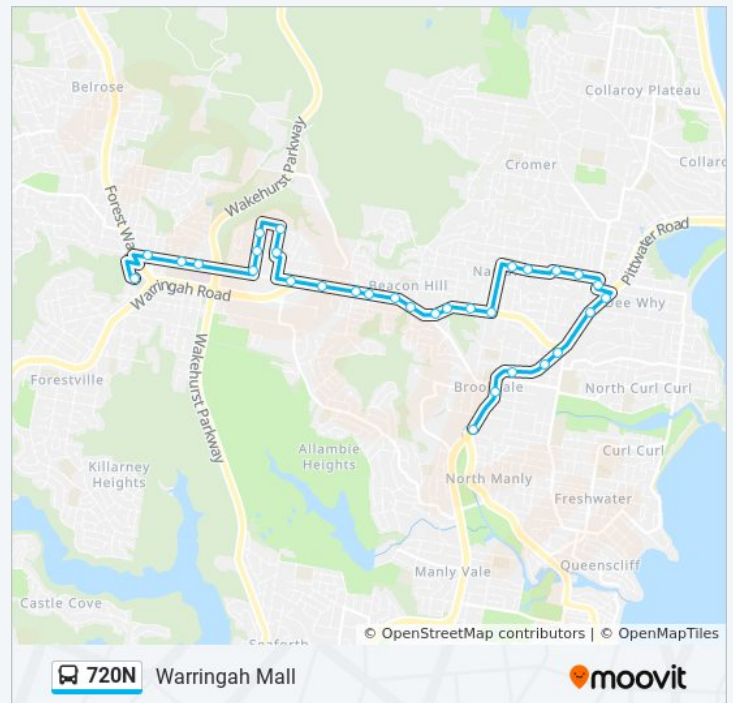

**Stops:** 50

**Trip Duration:** 44 min

**Line Summary:**

Cromer Community Centre, Fisher Rd

Carawa Rd at Alfred St

Alfred St before Maas St

Alfred St after Rowena Rd

Alfred St at Rayner Ave

McIntosh Rd at Victor Rd

McIntosh Rd at Vale Ave

St Davids Ave at Pittwater Rd

Dee Why Shops, Pittwater Rd

Pittwater Rd after Pacific Pde

Pittwater Rd after Harbord Rd

Pittwater Rd opp Manly Leagues Club

Pittwater Rd opp Brookvale Oval

Pittwater Rd after Chard Rd

Warringah Mall, Pittwater Rd, Stand B

Monday	15:24
Tuesday	15:24
Wednesday	15:24
Thursday	15:24
Friday	15:24
Saturday	Not Operational

### 720N bus Info

**Direction:** Warringah Mall

**Stops:** 31

**Trip Duration:** 31 min

**Line Summary:**

720N bus time schedules and route maps are available in an offline PDF at [moovitapp.com](https://moovitapp.com). Use the [Moovit App](#) to see live bus times, train schedule or subway schedule, and step-by-step directions for all public transit in Sydney.