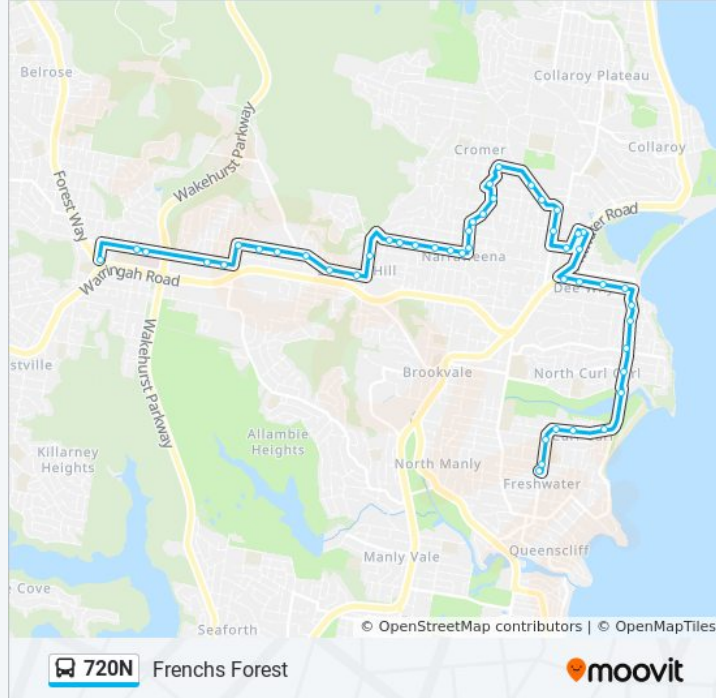

**Direction: Frenchs Forest**

50 stops

[VIEW LINE SCHEDULE](#)

- Wyuna Ave at Oliver St
- Oliver St at Wyadra Ave
- Oliver St at Brighton St
- Bennett St after Oliver St
- Adams St at Park St
- Adams St after Lalchere St
- Griffin Rd at Abbott Rd
- Griffin Rd at Pitt Rd
- Griffin Rd after Headland Rd
- Griffin Rd at Boronia St
- The Strand after Pacific Pde
- Howard Ave after The Strand
- Howard Ave at Avon Rd
- Howard Ave opp Walter Gors Park
- Howard Ave before Pittwater Rd
- Pittwater Rd at Hawkesbury Ave
- Lismore Ave after Pittwater Rd
- Westminster Ave after Lismore Ave
- Regent St at Westminster Ave
- Fisher Rd at Tor Rd
- Fisher Rd opp Ilikai Pl
- Fisher Rd North after Lynwood Ave

**Stops:** 50

**Trip Duration:** 44 min

**Line Summary:**

Cromer Community Centre, Fisher Rd

Carawa Rd at Alfred St

Alfred St before Maas St

Alfred St after Rowena Rd

Alfred St at Rayner Ave

Paxton St after Iris St

Paxton St at Valley View Way

Poulton Pde before Romford Rd

Romford Rd at Robyn Ave

Romford Rd at Iris St

Nth Beaches Hospital, Frenchs Forest Rd

The Forest High School, Frenchs Forest Rd,  
Stand C

Rabbett St at Forest Way

**Direction: Warringah Mall**

31 stops

[VIEW LINE SCHEDULE](#)

**720N bus Time Schedule**

Warringah Mall Route Timetable:

Sunday

Not Operational