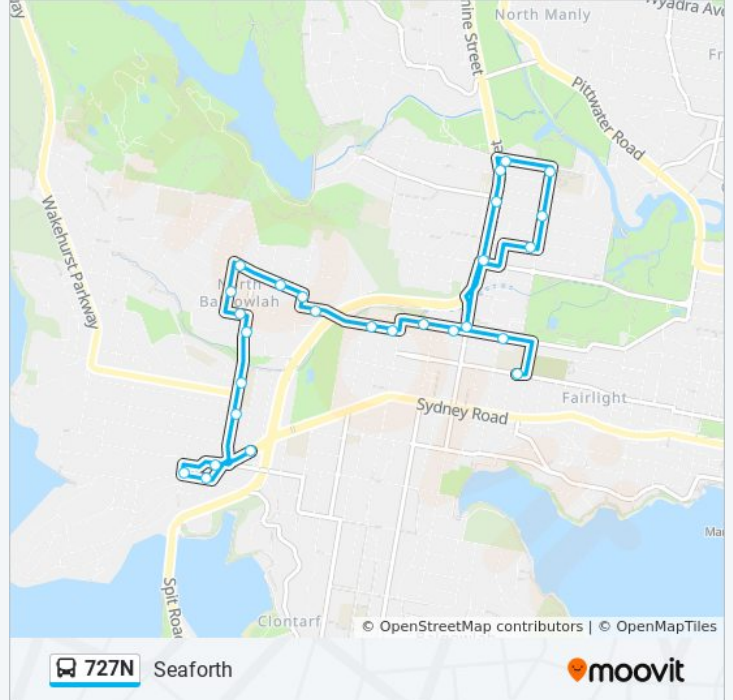

 727N

Seaforth

Get The App

The 727N bus line Seaforth has one route. For regular weekdays, their operation hours are:

(1) Seaforth: 15:25

Use the Moovit App to find the closest 727N bus station near you and find out when is the next 727N bus arriving.

Direction: Seaforth

27 stops

[VIEW LINE SCHEDULE](#)

- West Manly Public School, Griffiths St
- Balgowlah Rd at Boyle St
- Condamine St at Balgowlah Rd
- Koorala St before Quirk Rd
- Quirk Rd at Innes Rd
- NBSC Mackellar Girls, Quirk Rd, Stand E
- Campbell Pde before Condamine St
- Condamine St at Gordon St
- Manly Vale Community Centre, Condamine St
- Manly Vale B-Line, Condamine St
- Balgowlah Rd after Condamine St
- Balgowlah Rd after Woodland St
- Kitchener St after West St
- Kitchener St before Wanganella St
- Myrtle St opp Abingdon St
- Daisy St at Woodbine St
- Woodbine St opp Tottenham St
- Woodbine St opp Woodbine Street Shops
- Hunter St before St Pauls Rd
- St Pauls Rd before Bangaroo St
- Bangaroo St at Serpentine Cres
- Seaforth Public School, Brook Rd

727N bus Time Schedule

Seaforth Route Timetable:

Sunday	Not Operational
Monday	15:25
Tuesday	15:25
Wednesday	15:25
Thursday	15:25
Friday	15:25
Saturday	Not Operational

727N bus Info

Direction: Seaforth

Stops: 27

Trip Duration: 26 min

Line Summary:

Seaforth Public School, Frenchs Forest Rd

Ross St at Sydney Rd

Panorama Pde at Ponsonby Pde

Ponsonby Pde opp Old Sydney Rd

Sydney Rd after Kempbridge Ave

727N bus time schedules and route maps are available in an offline PDF at moovitapp.com. Use the [Moovit App](#) to see live bus times, train schedule or subway schedule, and step-by-step directions for all public transit in Sydney.