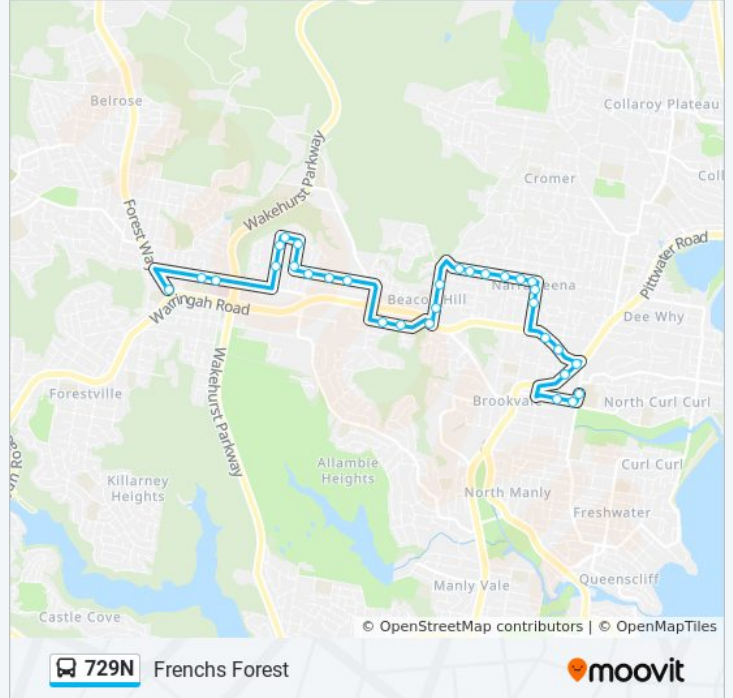

 729N

Frenchs Forest

Get The App

The 729N bus line Frenchs Forest has one route. For regular weekdays, their operation hours are:

(1) Frenchs Forest: 14:40

Use the Moovit App to find the closest 729N bus station near you and find out when is the next 729N bus arriving.

Direction: Frenchs Forest

31 stops

[VIEW LINE SCHEDULE](#)

- NBSC Manly Campus, Harbord Rd
- Winbourne Rd after Harbord Rd
- Winbourne Rd opp Carter Rd
- Manly Leagues Club, Pittwater Rd
- Pittwater Rd at Warringah Rd
- Warringah Rd after Victor Rd
- Warringah Rd after Pine Ave
- Alfred St opp Narraweena Community Centre
- St John's Primary School, Alfred St
- McIntosh Rd opp Narraweena Public School
- McIntosh Rd at Waratah Pde
- McIntosh Rd at Lascelles Rd
- McIntosh Rd at Eltham St
- McIntosh Rd at Careden Ave
- McIntosh Rd before Cousins Rd
- Willandra Rd opp Egan Pl
- Beacon Hill Memorial Hall, Willandra Rd
- Warringah Rd at Willandra Rd
- Mary St at Dresden Ave
- Mary St at O'Connors Rd
- Iris St before Jones St
- Iris St opp Karabah Pl

Stops: 31

Trip Duration: 34 min

Line Summary:

Iris St at Patanga Rd

Paxton St after Iris St

Paxton St at Valley View Way

Poulton Pde before Romford Rd

Romford Rd at Robyn Ave

Romford Rd at Iris St

Nth Beaches Hospital, Frenchs Forest Rd

The Forest High School, Frenchs Forest Rd,
Stand A

Forest Way opp Forestway Shopping Centre

729N bus time schedules and route maps are available in an offline PDF at moovitapp.com. Use the [Moovit App](#) to see live bus times, train schedule or subway schedule, and step-by-step directions for all public transit in Sydney.