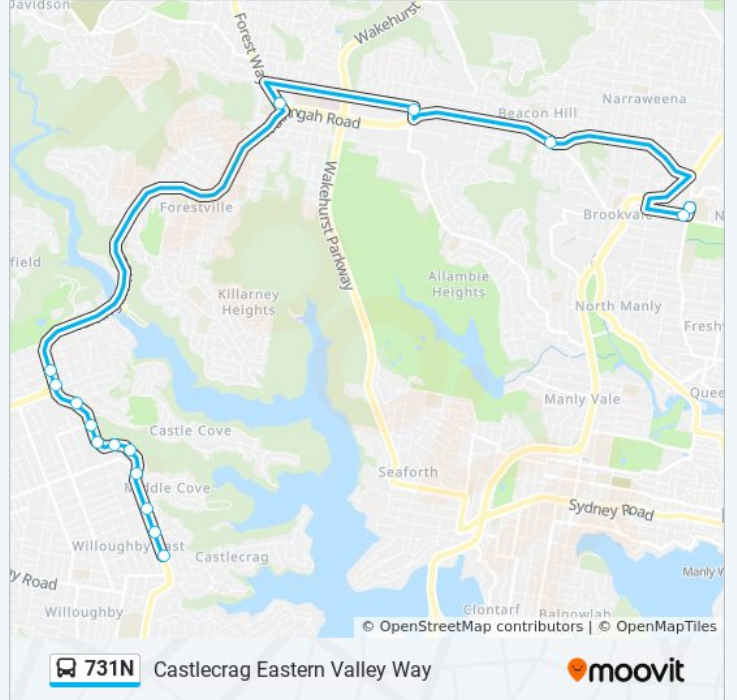

 731N

Castlecrag Eastern Valley Way

Get The App

The 731N bus line Castlecrag Eastern Valley Way has one route. For regular weekdays, their operation hours are:
(1) Castlecrag Eastern Valley Way: 2:43 PM
Use the Moovit App to find the closest 731N bus station near you and find out when is the next 731N bus arriving.

Direction: Castlecrag Eastern Valley Way

16 stops

[VIEW LINE SCHEDULE](#)

- NBSC Manly Campus, Harbord Rd
- Winbourne Rd after Harbord Rd
- Warringah Rd before Willandra Rd
- Allambie Rd at Frenchs Forest Rd
- Warringah Rd at Starkey St
- Babbage Rd at Duntroon Ave
- Clive St at Malvern Ave
- Eastern Valley Way at Deepwater Rd
- Eastern Valley Way opp Smith St
- The Willis Recreation & Sports Centre, Eastern Valley Way
- 323 Eastern Valley Way
- 295 Eastern Valley Way
- Eastern Valley Way opp Victoria Ave
- Eastern Valley Way opp McClelland St
- Eastern Valley Way opp Robert St
- Eastern Valley Way after Sunnyside Cres

731N bus Time Schedule

Castlecrag Eastern Valley Way Route Timetable:

Sunday	Not Operational
Monday	3:38 PM
Tuesday	2:43 PM
Wednesday	2:43 PM
Thursday	2:43 PM
Friday	Not Operational
Saturday	Not Operational

731N bus Info

Direction: Castlecrag Eastern Valley Way

Stops: 16

Trip Duration: 35 min

Line Summary:

731N bus time schedules and route maps are available in an offline PDF at moovitapp.com. Use the [Moovit App](#) to see live bus times, train schedule or subway schedule, and step-by-step directions for all public transit in Sydney.