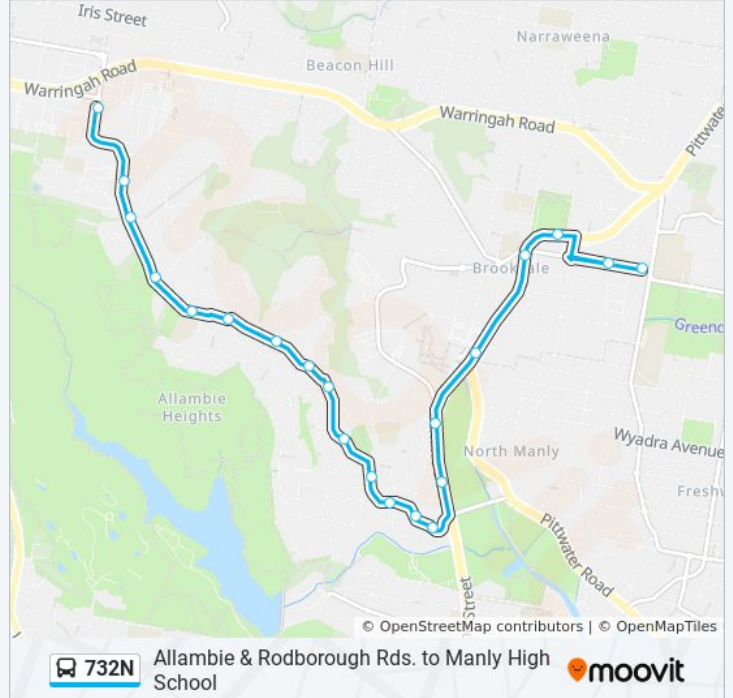

Use the Moovit App to find the closest 732N bus station near you and find out when is the next 732N bus arriving.

Direction: Manly HS

21 stops

[VIEW LINE SCHEDULE](#)

- Allambie Rd after Rodborough Rd
- Allambie Rd at Sunlea Pl
- Allambie Rd at Mortain Ave
- Allambie Rd at Darmour Ave
- Allambie Rd opp Allambie Heights Public School
- Allambie Rd at Inglebar Ave
- Allambie Rd after Kirra Rd
- Allambie Rd at Kirra Rd
- Allambie Rd at Corkery Cres
- Allambie Rd after Corkery Cres
- Allambie Rd opp Eerawy Rd
- Kentwell Rd before Orara Rd
- Kentwell Rd after Orara Rd
- Kentwell Rd before Condamine St
- Condamine St after James St
- Condamine St at Pozieres Pde
- Warringah Mall, Pittwater Rd, Stand D
- Pittwater Rd at Old Pittwater Rd
- Brookvale Oval, Pittwater Rd
- Winbourne Rd before Carter Rd
- Winbourne Rd before Harbord Rd

Trip Duration: 20 min

Line Summary:

Direction: St Luke's Dy

46 stops

[VIEW LINE SCHEDULE](#)

Oxford Falls Grammar School, Oxford Falls Rd

Holy Trinity Anglican Church, Tristram Rd

Tristram Rd at Boyer Rd

Alfred St before Parr Pde

Alfred St at Greenwood Ave

Alfred St opp Rayner Ave

Alfred St opp Rowena Rd

Alfred St after Maas St

Alfred St at Carawa Rd

Carawa Rd at Davison St

Caroola Rd opp Meehan Rd

Stops: 46

Trip Duration: 34 min

Line Summary:

Caroola Rd opp Cromer Public School

Grover Ave before Carrington Ave

Carrington Ave opp Washington Ave

Carrington Ave at Toronto Ave

Toronto Ave opp Cromer Rd