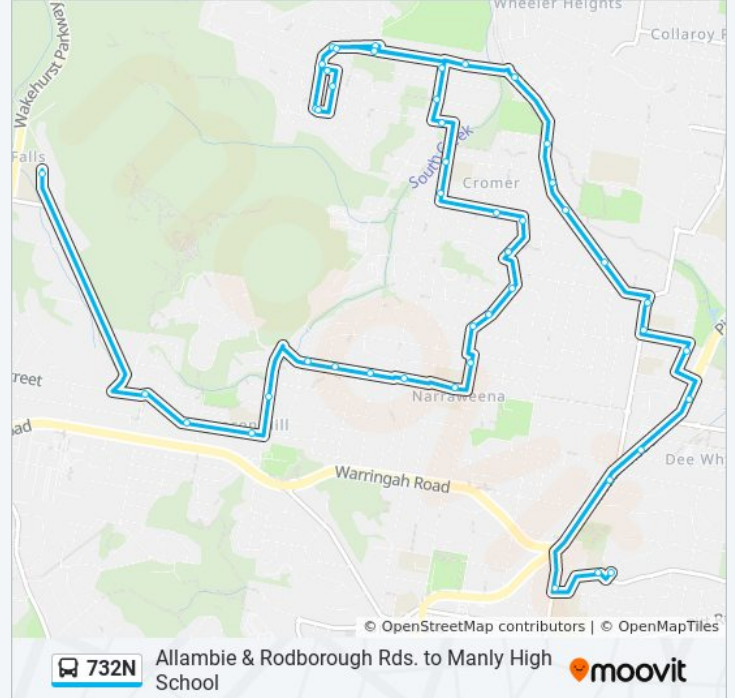

Caroola Rd opp Cromer Public School

Grover Ave before Carrington Ave

Carrington Ave opp Washington Ave

Carrington Ave at Toronto Ave

Toronto Ave opp Cromer Rd

Toronto Ave opp Truman Reserve

Truman Ave at Badcoe Rd

Truman Ave opp Truman Ave Shops

Howse Cres at Truman Ave

McNamara Rd opp Howse Cres

Badcoe Rd before Truman Ave

Truman Reserve, Toronto Ave

Toronto Ave at Cromer Rd

Toronto Ave opp Carrington Ave

South Creek Rd opp Toronto Ave

Fisher Rd North opp Grover Ave

Dee Why Bowling & Recreation Club, Fisher Rd North

Fisher Rd North opp Carawa Rd

Dee Why Gardens Retirement Village, Fisher Rd Nth

Fisher Rd at Ilikai Pl

Fisher Rd at Lismore Ave

Westminster Ave after Lismore Ave

Dee Why RSL Club, Pittwater Rd

Dee Why Shops, Pittwater Rd

Pittwater Rd after Pacific Pde

Harbord Rd at Headland Rd

St Luke's Grammar School, Headland Rd

St Luke's Grammar School, Quirk St

732N bus time schedules and route maps are available in an offline PDF at moovitapp.com. Use the [Moovit App](#) to see live bus times, train schedule or subway schedule, and step-by-step directions for all public transit in Sydney.

[About Moovit](#) • [MaaS Solutions](#) • [Supported Countries](#) •

Check Live Arrival Times