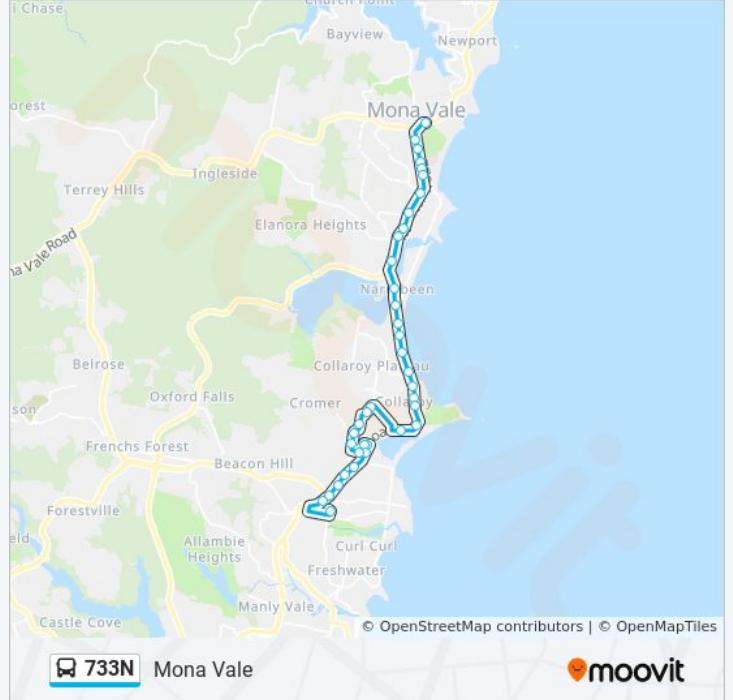

Direction: Mona Vale

37 stops

[VIEW LINE SCHEDULE](#)

NBSC Manly Campus, Harbord Rd

Manly Leagues Club, Pittwater Rd

Pittwater Rd at Warringah Rd

Pittwater Rd at May Rd

Pittwater Rd opp Pacific Pde

Dee Why B-Line, Pittwater Rd

Pittwater Rd at Hawkesbury Ave

Lismore Ave after Pittwater Rd

Westminster Ave after Lismore Ave

Regent St at Westminster Ave

Fisher Rd at Tor Rd

Fisher Rd opp Ilikai Pl

Campbell Ave after Bruzzano Pl

Parkes Rd opp Pittwater House School

Parkes Rd opp Westmoreland Ave

Pittwater Rd at Hadleigh Ave

Pittwater Rd before Hay St

Pittwater Rd opp Griffith Park

Pittwater Rd at Ocean Gr

Pittwater Rd opp Brissenden Ave

733N bus Info

Direction: Mona Vale

Stops: 37

Trip Duration: 35 min

Line Summary:

Pittwater Rd at Clarke St
Pittwater Rd at Goodwin St
Pittwater Rd before Narrabeen St
Narrabeen B-Line, Pittwater Rd
Pittwater Rd at Nareen Pde
Northern Beaches Community College, Pittwater Rd
Pittwater Rd at Namona St
Warriewood B-Line, Pittwater Rd
Pittwater Rd before Warriewood Rd
Pittwater Rd at Elimatta Rd
Pittwater Rd opp Coronation St
Pittwater Rd before Jenkins St
Pittwater Rd at Rowan St
Pittwater Rd opp Mona Vale Bowling Club
Mona Vale B-Line, Barrenjoey Rd