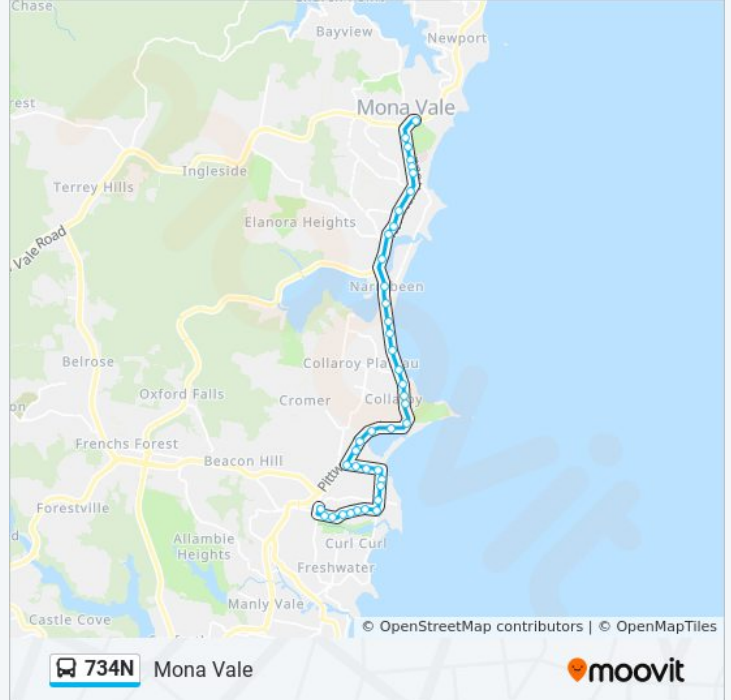

Pittwater Rd opp Brissenden Ave

Collaroy B-Line, Pittwater Rd

Pittwater Rd at Ramsay St

Pittwater Rd at Clarke St

Pittwater Rd at Goodwin St

Pittwater Rd before Narrabeen St

Narrabeen B-Line, Pittwater Rd

Pittwater Rd at Nareen Pde

Northern Beaches Community College, Pittwater Rd

Pittwater Rd at Namona St

Warriewood B-Line, Pittwater Rd

Pittwater Rd before Warriewood Rd

Pittwater Rd at Elimatta Rd

Pittwater Rd opp Coronation St

Pittwater Rd before Jenkins St

Pittwater Rd at Rowan St

Pittwater Rd opp Mona Vale Bowling Club

Mona Vale B-Line, Barrenjoey Rd

734N bus time schedules and route maps are available in an offline PDF at moovitapp.com. Use the [Moovit App](#) to see live bus times, train schedule or subway schedule, and step-by-step directions for all public transit in Sydney.

[About Moovit](#) • [MaaS Solutions](#) • [Supported Countries](#) • [Mooviter Community](#)

© 2024 Moovit - All Rights Reserved

Check Live Arrival Times