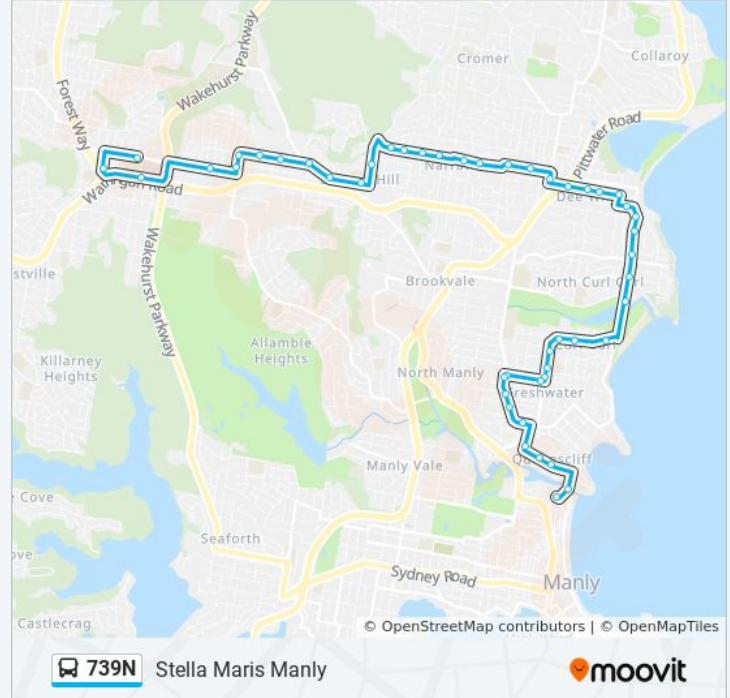

Narraweena Public School, McIntosh Rd

McIntosh Rd opp Mundara Pl

McIntosh Rd at Victor Rd

McIntosh Rd at Vale Ave

St Davids Ave at Pittwater Rd

Howard Ave after Pittwater Rd

Walter Gors Park, Howard Ave

Howard Ave at Avon Rd

Howard Ave at Clyde Rd

Oaks Ave before The Strand

The Strand at Pacific Pde

Griffin Rd after Boronia St

Griffin Rd at Tasman St

Griffin Rd at Pitt Rd

Griffin Rd after Abbott Rd

Adams St at Farnell St

Adams St at Park St

Bennett St before Oliver St

Oliver St after Brighton St

Harbord Public School, Oliver St

Oliver St before Wyuna Ave

Wyuna Ave at Oliver St

Wyuna Ave at Harbord Rd

Harbord Rd at Wyuna Ave

Harbord Rd opp Coles Rd

Harbord Rd after Soldiers Ave

Lawrence St opp Cavill St

Cavill St before Dalley St

Queenscliff Rd at Dalley St

Queenscliff Rd opp Greycliffe St

Queenscliff SLSC, North Steyne

Stella Maris College, Eurobin St, Stand C