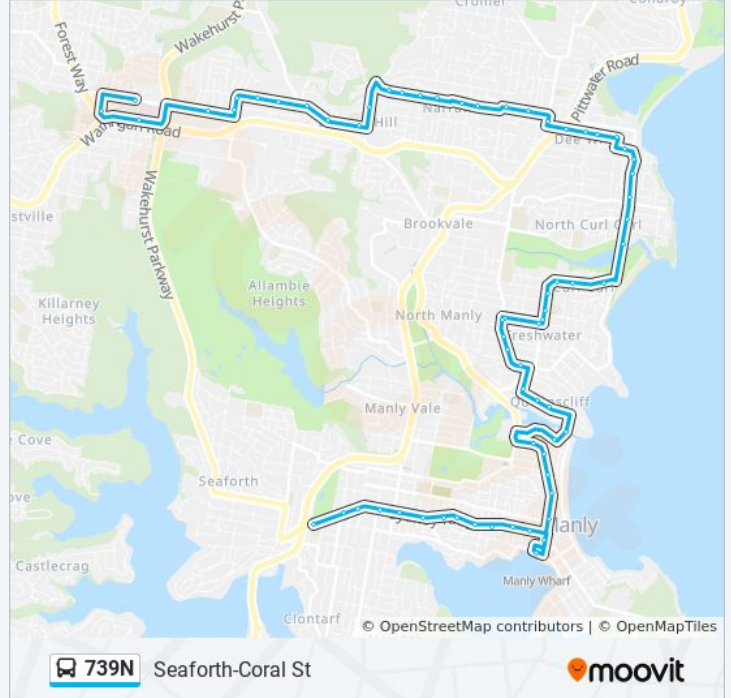

Direction: Seaforth-Coral St

67 stops

[VIEW LINE SCHEDULE](#)

The Forest High School, Frenchs Forest Rd, Stand B

Rabbett St at Forest Way

Northern Beaches Hospital, Warringah Rd

Frenchs Forest Rd at Romford Rd

739N bus Info

Direction: Seaforth-Coral St

Stops: 67

Trip Duration: 55 min

Line Summary:

Howard Ave after Pittwater Rd
Walter Gors Park, Howard Ave
Howard Ave at Avon Rd
Howard Ave at Clyde Rd
Oaks Ave before The Strand
The Strand at Pacific Pde
Griffin Rd after Boronia St
Griffin Rd at Tasman St
Griffin Rd at Pitt Rd
Griffin Rd after Abbott Rd
Adams St at Farnell St
Adams St at Park St
Bennett St before Oliver St
Oliver St after Brighton St
Harbord Public School, Oliver St
Oliver St before Wyuna Ave
Wyuna Ave at Oliver St
Wyuna Ave at Harbord Rd
Harbord Rd at Wyuna Ave
Harbord Rd opp Coles Rd
Harbord Rd after Soldiers Ave
Lawrence St opp Cavill St
Cavill St before Dalley St
Queenscliff Rd at Dalley St
Queenscliff Rd opp Greycliffe St
Queenscliff SLSC, North Steyne
Stella Maris College, Eurobin St, Stand C
Pittwater Rd after Balgowlah Rd
Pittwater Rd after Collingwood St
Pittwater Rd at Pine St
Pittwater Rd at Carlton St
Pittwater Rd at Raglan St
Manly Wharf, West Esplanade, Stand B

Manly Wharf, Belgrave St, Stand E

Sydney Rd opp Ivanhoe Park

Sydney Rd opp Birkley Rd

Sydney Rd opp Crescent St

Sydney Rd opp Cohen St

Sydney Rd at Bellevue St

Sydney Rd at Austin St

Sydney Rd after Hill St

Sydney Rd before Condamine St

Sydney Rd at Woodland St

Sydney Rd at West St

Sydney Rd at Wanganella St

Sydney Rd at Coral St

Direction: Stella Maris Manly

48 stops

[VIEW LINE SCHEDULE](#)