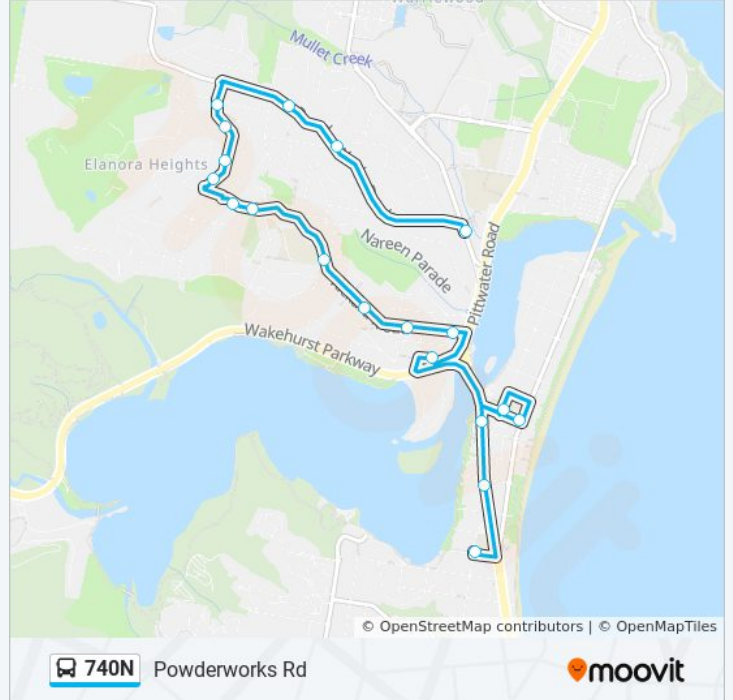

 740N

Powderworks Rd

Get The App

The 740N bus line Powderworks Rd has one route. For regular weekdays, their operation hours are:

(1) Powderworks Rd: 15:18

Use the Moovit App to find the closest 740N bus station near you and find out when is the next 740N bus arriving.

## Direction: Powderworks Rd

19 stops

[VIEW LINE SCHEDULE](#)

Narabeen Lakes Public School, Park St  
Pittwater Rd before Narrabeen St  
Narrabeen B-Line, Pittwater Rd  
Waterloo St at Ocean St  
St Josephs Church, Lagoon St  
Grenfell Ave opp Narrabeen Baptist Church  
Rickard Rd at Minarto Lane  
Rickard Rd opp Venetian Rd  
95 Rickard Rd  
Anana Rd after Rickard Rd  
Anana Rd after Elanora Rd  
Elanora Rd before Coolangatta Ave  
Kalang Rd after Elanora Rd  
Kalang Rd opp Allington Cres  
Kalang Rd opp Elanora Heights Community Centre  
Kalang Rd at St Andrews Gate  
Powderworks Rd opp Lesley Cl  
Powderworks Rd opp Cooleena Rd  
Garden St opp Powderworks Rd

## 740N bus Info

**Direction:** Powderworks Rd

**Stops:** 19

**Trip Duration:** 17 min

**Line Summary:**

740N bus time schedules and route maps are available in an offline PDF at [moovitapp.com](https://moovitapp.com). Use the [Moovit App](#) to see live bus times, train schedule or subway schedule, and step-by-step directions for all public transit in Sydney.