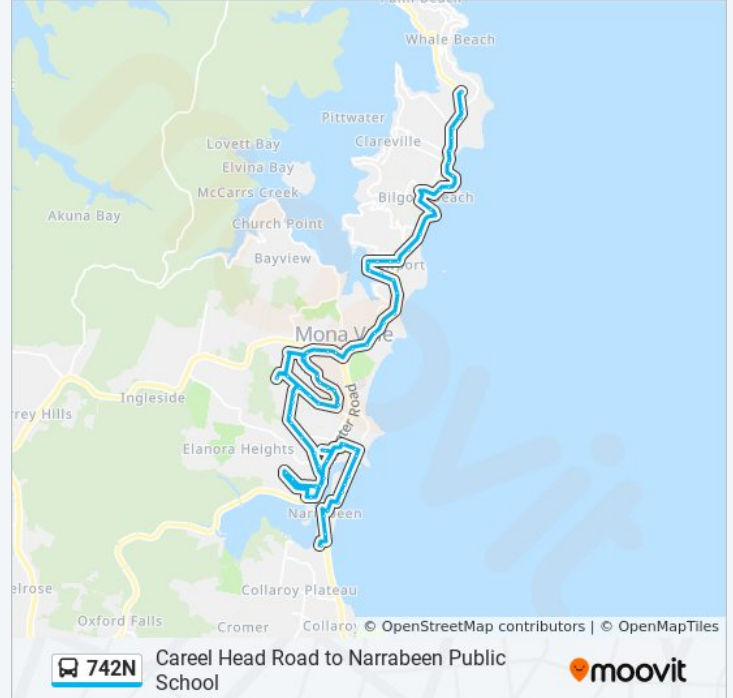

Newport Public School, Beaconsfield St

Beaconsfield St at Barrenjoey Rd

Barrenjoey Rd before Karloo Pde

Barrenjoey Rd at Hillcrest Ave

Barrenjoey Rd opp Waterview St

Barrenjoey Rd opp Bassett St

Barrenjoey Rd before Darley St

Barrenjoey Rd opp Village Park

Mona Vale Rd opp Bungan St

Mona Vale Rd opp Oliver Way

Foley St opp Pittwater Memorial Bowling Club

Warriewood Rd after Vineyard St

Warriewood Rd after Moriac St

Warriewood Rd after Manooka Pl

Warriewood Rd before Alameda Way

Warriewood Rd at Macedon Pl

Macpherson St after Boondah Rd

Macpherson St before Fantail Ave

Macpherson St before Garden St

Macpherson St before Casuarina Dr

Mater Maria College

Warriewood Rd after Vineyard St

Warriewood Rd after Moriac St

Warriewood Rd after Manooka Pl

Warriewood Rd before Alameda Way

Warriewood Rd at Macedon Pl

Macpherson St after Boondah Rd

Macpherson St before Fantail Ave

Macpherson St before Garden St

Garden St after Macpherson St

Garden St at Shearwater Dr

Garden St opp Opal Seaside Aged Care

Garden St opp Irrawong Rd