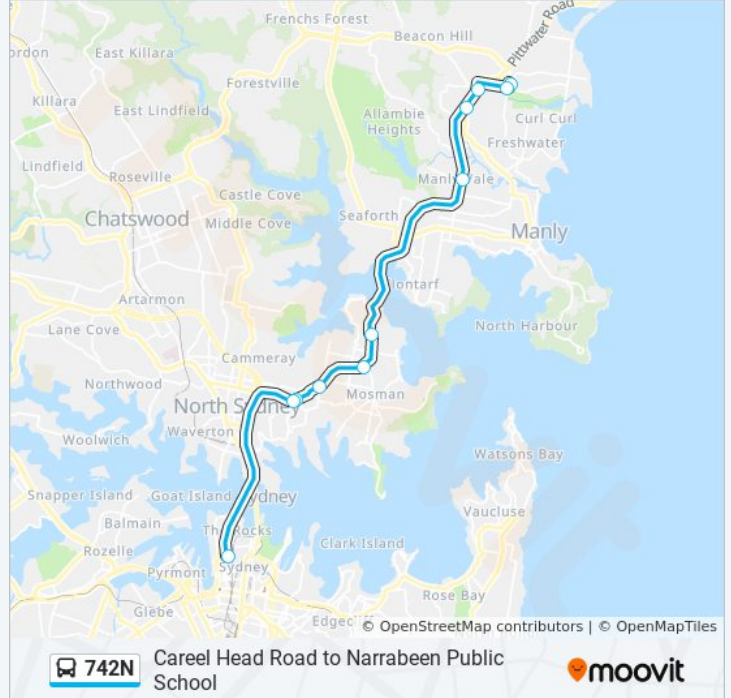

Use the Moovit App to find the closest 742N bus station near you and find out when is the next 742N bus arriving.

Direction: City Wynyard

11 stops

[VIEW LINE SCHEDULE](#)

NBSC Manly Campus, Harbord Rd
Winbourne Rd after Harbord Rd
Pittwater Rd after Chard Rd
Warringah Mall, Pittwater Rd, Stand B
Manly Vale Community Centre, Condamine St
Spit Rd opp Bickell Rd
Spit Junction B-Line, Spit Rd
Military Rd before Cabramatta Rd
Neutral Bay Junction, Military Rd, Stand D
Neutral Bay Junction, Military Rd, Stand B
Wynyard Station, York St, Stand M

Stops: 11

Trip Duration: 42 min

Line Summary:

Direction: Narrabeen

74 stops

[VIEW LINE SCHEDULE](#)

- Carreel Head Rd at Burrawong Rd
- Barrenjoey Rd opp Careel Bay Tennis Club
- Barrenjoey Rd at North Avalon Rd
- Barrenjoey Rd opp George St
- Barrenjoey Rd opp Wollstonecraft Ave
- Barrenjoey Rd opp Central Rd
- Barrenjoey Rd near Avalon Pde
- Barrenjoey Rd after The Crescent
- 484 Barrenjoey Rd
- Barrenjoey Rd opp Old Barrenjoey Rd
- Barrenjoey Rd before The Serpentine
- Newport Surf Club, Neptune Rd
- Barrenjoey Rd after Bramley Ave
- Gladstone Rd opp Newport Park
- Gladstone Rd opp Woolcott St
- Trafalgar Park, Gladstone St
- Kalinya St opp Dearin Reserve
- Kalinya St after Queens Pde

Trip Duration: 70 min

Line Summary:

Newport Public School, Beaconsfield St

Beaconsfield St at Barrenjoey Rd

Barrenjoey Rd before Karloo Pde

Barrenjoey Rd at Hillcrest Ave

Barrenjoey Rd opp Waterview St

Barrenjoey Rd opp Bassett St

Barrenjoey Rd before Darley St

Barrenjoey Rd opp Village Park

Mona Vale Rd opp Bungan St

Mona Vale Rd opp Oliver Way

Foley St opp Pittwater Memorial Bowling Club

Warriewood Rd after Vineyard St

Warriewood Rd after Moriac St