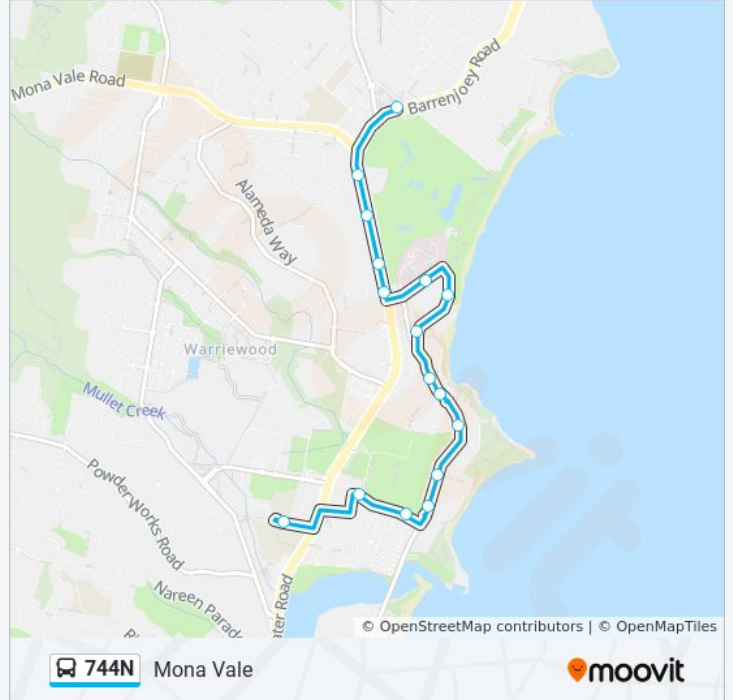

 744N

Mona Vale

Get The App

The 744N bus line Mona Vale has one route. For regular weekdays, their operation hours are:

(1) Mona Vale: 15:10

Use the Moovit App to find the closest 744N bus station near you and find out when is the next 744N bus arriving.

## Direction: Mona Vale

16 stops

[VIEW LINE SCHEDULE](#)

Narabeen North Public School, Namona St  
North Narrabeen Reserve, Walsh St  
Walsh St before Narrabeen Park Pde  
Sydney Rd opp Narrabeen Park Pde  
28 Sydney Rd  
Sydney Rd at Arnott Cres  
Narrabeen Park Pde opp Warriewood SLSC  
Narrabeen Park Pde opp Warriewood Beach  
Narrabeen Park Pde after Melbourne Ave  
Narrabeen Park Pde before Cook Tce  
Coronation St opp Mona Vale Hospital  
Pittwater Rd opp Coronation St  
Pittwater Rd before Jenkins St  
Pittwater Rd at Rowan St  
Pittwater Rd opp Mona Vale Bowling Club  
Mona Vale B-Line, Barrenjoey Rd

## 744N bus Info

**Direction:** Mona Vale

**Stops:** 16

**Trip Duration:** 13 min

**Line Summary:**

744N bus time schedules and route maps are available in an offline PDF at [moovitapp.com](https://moovitapp.com). Use the [Moovit App](#) to see live bus times, train schedule or subway schedule, and step-by-step directions for all public transit in Sydney.