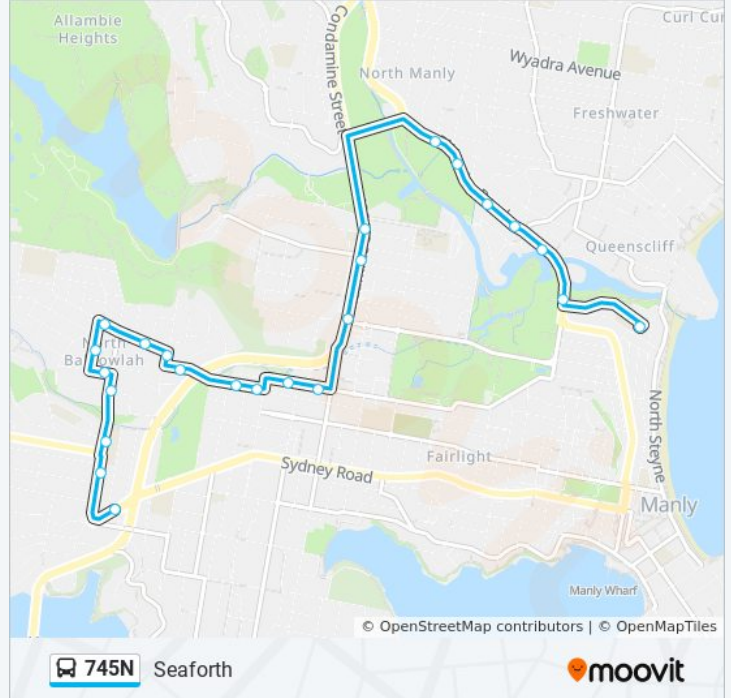

 745N

Seaforth

Get The App

The 745N bus line Seaforth has one route. For regular weekdays, their operation hours are:

(1) Seaforth: 3:35 PM

Use the Moovit App to find the closest 745N bus station near you and find out when is the next 745N bus arriving.

Direction: Seaforth

24 stops

[VIEW LINE SCHEDULE](#)

Stella Maris College, Collingwood St, Stand B

Keirle Park, Pittwater Rd

Mill Park, Pittwater Rd

Pittwater Rd opp Girard St

Pittwater Rd at Riverview Pde

St Pauls Rd before Bangaroo St

Bangaroo St at Serpentine Cres

Seaforth Public School, Brook Rd

745N bus Time Schedule

Seaforth Route Timetable:

Sunday	Not Operational
Monday	3:35 PM
Tuesday	3:35 PM
Wednesday	3:35 PM
Thursday	3:35 PM
Friday	Not Operational
Saturday	Not Operational

745N bus Info

Direction: Seaforth

Stops: 24

Trip Duration: 22 min

Line Summary:

Seaforth Public School, Frenchs Forest Rd

Sydney Rd after Kempbridge Ave

745N bus time schedules and route maps are available in an offline PDF at moovitapp.com. Use the [Moovit App](#) to see live bus times, train schedule or subway schedule, and step-by-step directions for all public transit in Sydney.