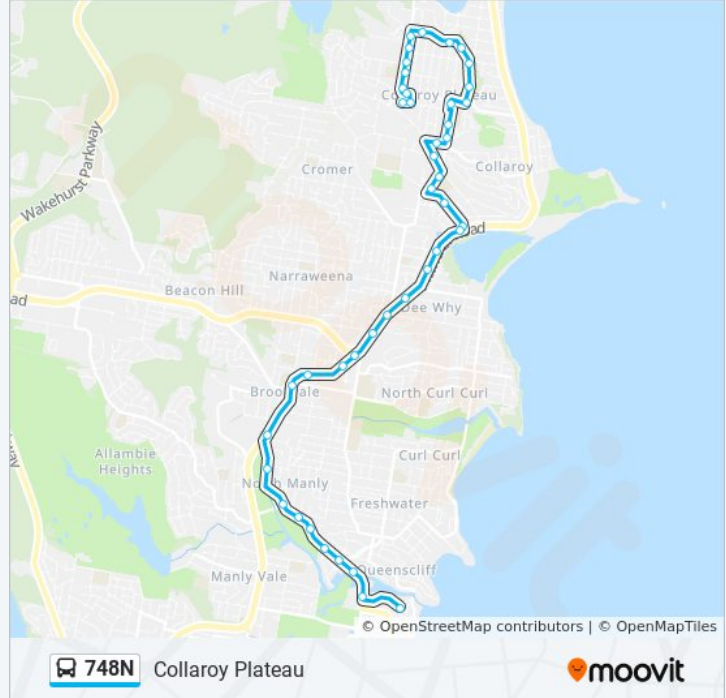

## Direction: Collaroy Plateau

43 stops

[VIEW LINE SCHEDULE](#)

Stella Maris College, Eurobin St, Stand D  
Keirle Park, Pittwater Rd  
Mill Park, Pittwater Rd  
Pittwater Rd opp Girard St  
Pittwater Rd at Riverview Pde  
Pittwater Rd opp Western Ave  
Pittwater Rd opp Wakefield St  
Warringah Recreation Centre, Pittwater Rd  
Pittwater Rd opp Sterland Ave  
Warringah Mall, Pittwater Rd, Stand D  
Pittwater Rd at Old Pittwater Rd  
Brookvale Oval, Pittwater Rd  
Manly Leagues Club, Pittwater Rd  
Pittwater Rd at Warringah Rd  
Pittwater Rd at May Rd  
Pittwater Rd opp Pacific Pde  
Dee Why B-Line, Pittwater Rd  
Pittwater Rd at Hawkesbury Ave  
Pittwater Rd at Lismore Ave  
Pittwater Rd before South Creek Rd  
South Creek Rd after Pittwater Rd  
South Creek Rd opp Pittwater House School

## 748N bus Info

**Direction:** Collaroy Plateau

**Stops:** 43

**Trip Duration:** 32 min

**Line Summary:**

Parkes Rd opp Pittwater House School

Parkes Rd opp Westmoreland Ave

Parkes Rd at Orlando Rd

Edgecliffe Bvd at Blandford St

Edgecliffe Bvd at Fuller St

Veterans Pde opp RSL ANZAC Village

Veterans Pde opp Lantana Ave

Veterans Pde opp Rose Ave

Collaroy Plateau Shops, Veterans Pde

Veterans Pde opp Ettalong St

Telopea St before Fuller St

Fuller St at Hall Ave

Hall Ave before Heather St

748N bus time schedules and route maps are available in an offline PDF at [moovitapp.com](https://moovitapp.com). Use the [Moovit App](#) to see live bus times, train schedule or subway schedule, and step-by-step directions for all public transit in Sydney.