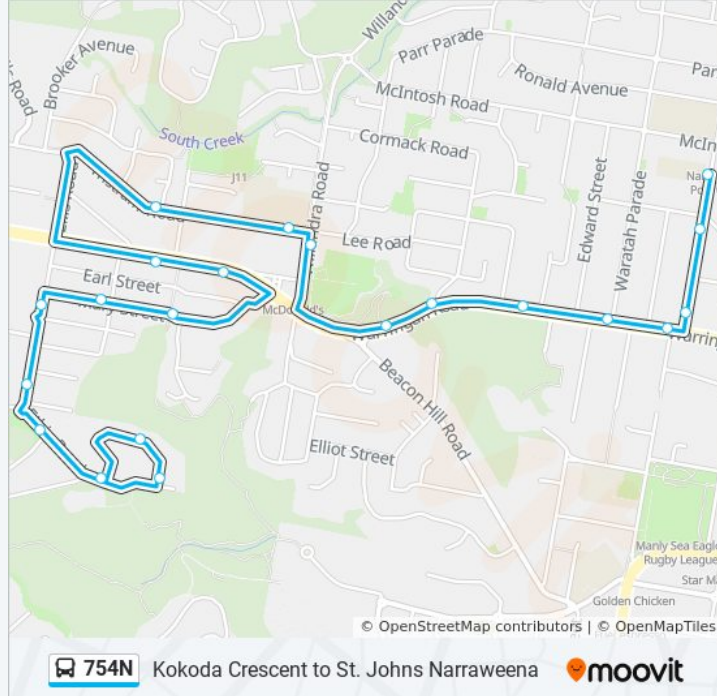

Use the Moovit App to find the closest 754N bus station near you and find out when is the next 754N bus arriving.

Direction: Beacon Hill

27 stops

[VIEW LINE SCHEDULE](#)

- St John's Primary School, Alfred St
- McIntosh Rd opp Narraweena Public School
- McIntosh Rd at Waratah Pde
- McIntosh Rd at Lascelles Rd
- McIntosh Rd at Eltham St
- McIntosh Rd at Careden Ave
- McIntosh Rd before Cousins Rd
- Willandra Rd opp Egan Pl
- Beacon Hill Memorial Hall, Willandra Rd
- Warringah Rd at Willandra Rd
- Warringah Rd opp Cornish Ave
- Warringah Rd before O'Connors Rd
- Tristram Rd at Boyer Rd
- Beacon Hill Public School, Tristram Rd
- Beacon Hill Memorial Hall, Willandra Rd
- Warringah Rd at Willandra Rd
- Mary St at Dresden Ave
- Mary St at O'Connors Rd
- Government Rd after Mary St
- Government Rd at Stephen St
- Ethie Rd opp Goroka Park

Stops: 27

Trip Duration: 25 min

Line Summary:

Owen Stanley Ave at Kokoda Cres
 40 Kokoda Cres
 Kokoda Cres at Owen Stanley Ave
 Goroka Park, Ethie Rd
 Government Rd opp Stephen St
 Government Rd opp Mary St

Stops: 21

Trip Duration: 18 min

Line Summary:

Alfred St after Warringah Rd

Alfred St opp Narraweena Community Centre

St John's Primary School, Alfred St

754N bus time schedules and route maps are available in an offline PDF at moovitapp.com. Use the [Moovit App](#) to see live bus times, train schedule or subway schedule, and step-by-step directions for all public transit in Sydney.