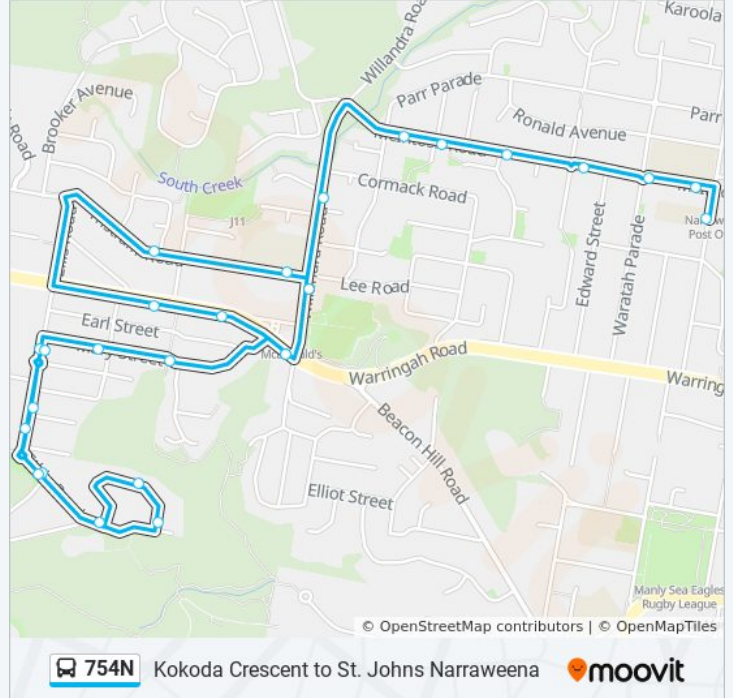

Use the Moovit App to find the closest 754N bus station near you and find out when is the next 754N bus arriving.

Direction: Beacon Hill

27 stops

[VIEW LINE SCHEDULE](#)

- St John's Primary School, Alfred St
- McIntosh Rd opp Narraweena Public School
- McIntosh Rd at Waratah Pde
- McIntosh Rd at Lascelles Rd
- McIntosh Rd at Eltham St
- McIntosh Rd at Careden Ave
- McIntosh Rd before Cousins Rd
- Willandra Rd opp Egan Pl
- Beacon Hill Memorial Hall, Willandra Rd
- Warringah Rd at Willandra Rd
- Warringah Rd opp Cornish Ave
- Warringah Rd before O'Connors Rd
- Tristram Rd at Boyer Rd
- Beacon Hill Public School, Tristram Rd
- Beacon Hill Memorial Hall, Willandra Rd
- Warringah Rd at Willandra Rd
- Mary St at Dresden Ave
- Mary St at O'Connors Rd
- Government Rd after Mary St
- Government Rd at Stephen St
- Ethie Rd opp Goroka Park

Stops: 27

Trip Duration: 25 min

Line Summary:

Owen Stanley Ave at Kokoda Cres
 40 Kokoda Cres
 Kokoda Cres at Owen Stanley Ave
 Goroka Park, Ethie Rd
 Government Rd opp Stephen St
 Government Rd opp Mary St

Direction: St. Johns Narraweena

21 stops

[VIEW LINE SCHEDULE](#)

Owen Stanley Ave at Kokoda Cres
 40 Kokoda Cres
 Kokoda Cres at Owen Stanley Ave
 Goroka Park, Ethie Rd
 Government Rd opp Stephen St
 Government Rd opp Mary St
 Mary St at O'Connors Rd
 Mary St opp Dresden Ave
 Warringah Rd opp Cornish Ave
 Warringah Rd before O'Connors Rd
 Tristram Rd at Boyer Rd
 Beacon Hill Public School, Tristram Rd
 Beacon Hill Memorial Hall, Willandra Rd
 Warringah Rd opp Beacon Hill Rd
 Warringah Rd at McKillop Rd
 Warringah Rd at Lascelles Rd
 Warringah Rd at Waratah Pde
 Warringah Rd before Alfred St