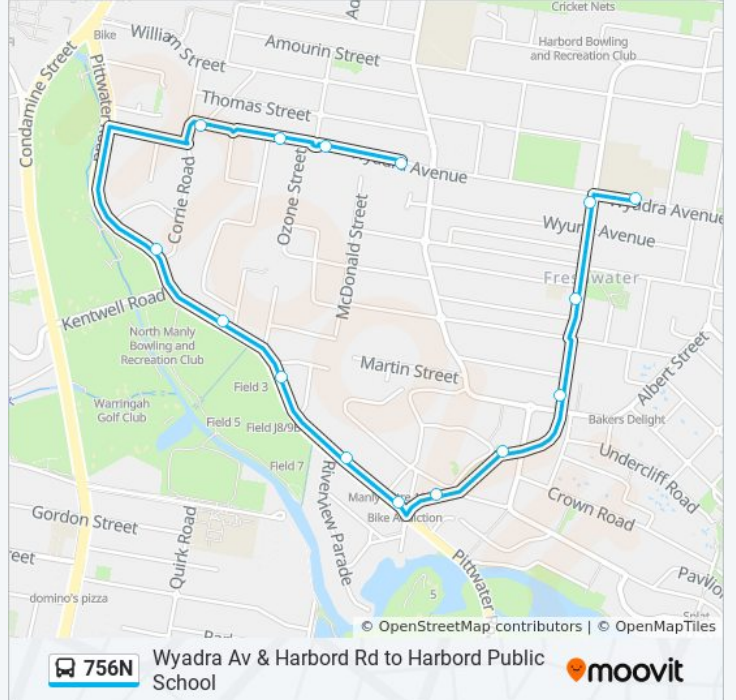

756N bus time schedules and route maps are available in an offline PDF at moovitapp.com. Use the [Moovit App](#) to see live bus times, train schedule or subway schedule, and step-by-step directions for all public transit in Sydney.

[About Moovit](#) • [MaaS Solutions](#) • [Supported Countries](#) • [Mooviter Community](#)

© 2024 Moovit - All Rights Reserved

Check Live Arrival Times