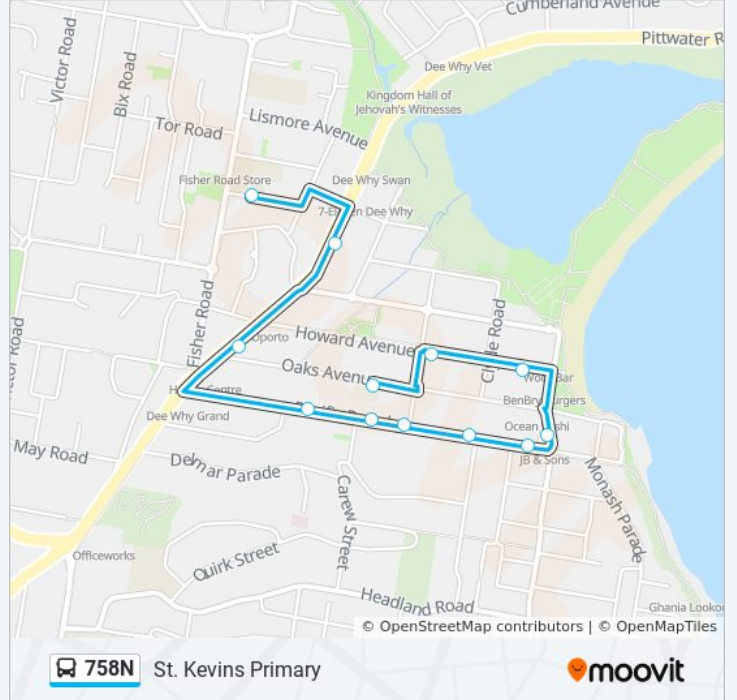

Howard Ave after The Strand

Howard Ave at Avon Rd

Howard Ave opp Walter Gors Park

Howard Ave before Pittwater Rd

Fisher Rd at McIntosh Rd

Dee Why Public School, Regent St

758N bus Time Schedule

Dee Why PS Route Timetable:

Sunday	Not Operational
Monday	08:43
Tuesday	08:43
Wednesday	08:43
Thursday	08:43
Friday	08:43
Saturday	Not Operational

758N bus Info

Direction: Dee Why PS

Stops: 11

Trip Duration: 11 min

Line Summary:

Direction: St. Kevins Primary

12 stops

[VIEW LINE SCHEDULE](#)

- Dee Why Public School, Regent St
- Dee Why RSL Club, Pittwater Rd
- Dee Why Shops, Pittwater Rd
- Pacific Pde opp Sturdee Pde
- Pacific Pde opp The Crescent
- Pacific Pde at Avon Rd
- Pacific Pde opp Wheeler Pde
- Pacific Pde at The Strand
- The Strand after Pacific Pde
- Howard Ave after The Strand
- Howard Ave at Avon Rd
- St Kevin's Primary School, Oaks Ave

Stops: 12

Trip Duration: 13 min

Line Summary:

758N bus time schedules and route maps are available in an offline PDF at moovitapp.com. Use the [Moovit App](#) to see live bus times, train schedule or subway schedule, and step-by-step directions for all public transit in Sydney.