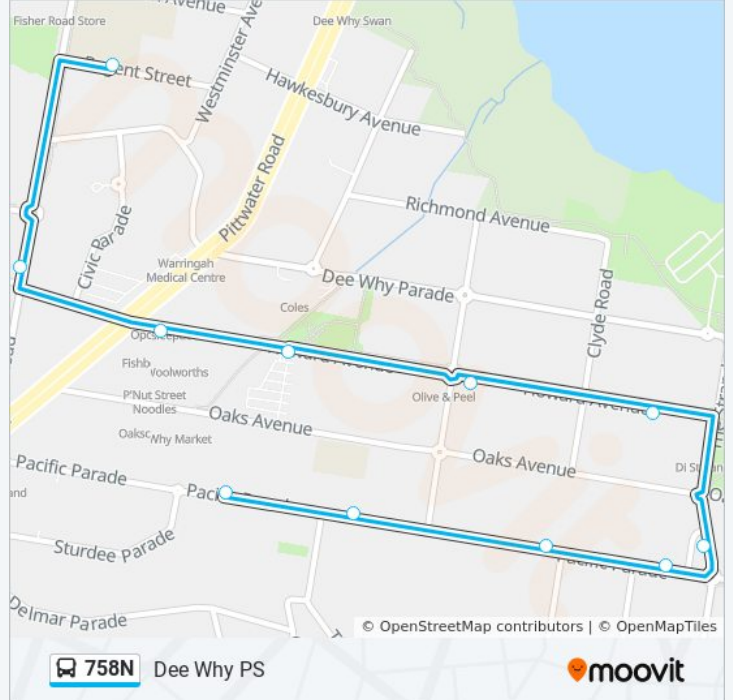

Direction: Dee Why PS

11 stops

[VIEW LINE SCHEDULE](#)

Pacific Pde opp Sturdee Pde

Pacific Pde opp The Crescent

Pacific Pde opp Wheeler Pde

Pacific Pde at The Strand

The Strand after Pacific Pde

Howard Ave after The Strand

Howard Ave at Avon Rd

Howard Ave opp Walter Gors Park

Howard Ave before Pittwater Rd

Fisher Rd at McIntosh Rd

Dee Why Public School, Regent St

758N bus Time Schedule

Dee Why PS Route Timetable:

Sunday	Not Operational
Monday	08:43
Tuesday	08:43
Wednesday	08:43
Thursday	08:43
Friday	08:43
Saturday	Not Operational

758N bus Info

Direction: Dee Why PS

Stops: 11

Trip Duration: 11 min

Line Summary:

Direction: St. Kevins Primary

12 stops

[VIEW LINE SCHEDULE](#)

- Dee Why Public School, Regent St
- Dee Why RSL Club, Pittwater Rd
- Dee Why Shops, Pittwater Rd
- Pacific Pde opp Sturdee Pde
- Pacific Pde opp The Crescent
- Pacific Pde at Avon Rd
- Pacific Pde opp Wheeler Pde
- Pacific Pde at The Strand
- The Strand after Pacific Pde
- Howard Ave after The Strand
- Howard Ave at Avon Rd
- St Kevin's Primary School, Oaks Ave