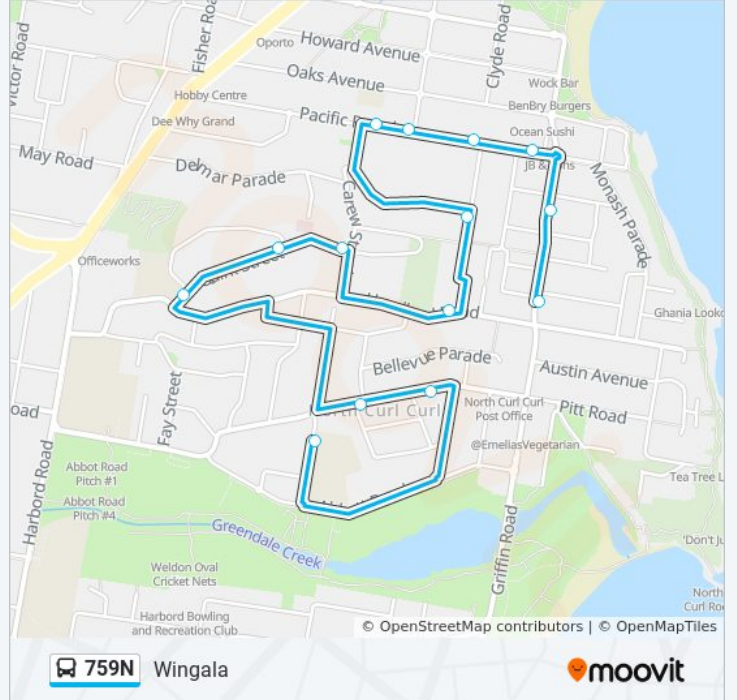

759N bus time schedules and route maps are available in an offline PDF at moovitapp.com. Use the [Moovit App](#) to see live bus times, train schedule or subway schedule, and step-by-step directions for all public transit in Sydney.

[About Moovit](#) • [MaaS Solutions](#) • [Supported Countries](#) • [Mooviter Community](#)

© 2024 Moovit - All Rights Reserved

Check Live Arrival Times