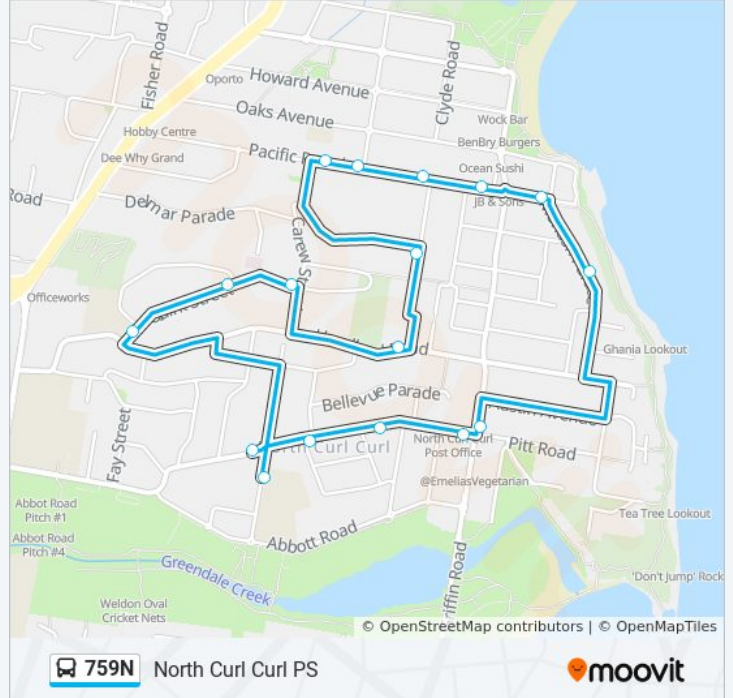

 759N

North Curl Curl PS

Get The App

The 759N bus line (North Curl Curl PS) has 2 routes. For regular weekdays, their operation hours are:

(1) North Curl Curl PS: 08:43(2) Wingala: 15:20

Use the Moovit App to find the closest 759N bus station near you and find out when is the next 759N bus arriving.

**Direction: North Curl Curl PS**

17 stops

[VIEW LINE SCHEDULE](#)

- Pitt Rd before Playfair Rd
- St Luke's Grammar School, Quirk St
- Quirk St at Tango Ave
- Quirk St at Carew st
- Headland Rd at Wheeler Pde
- Wheeler Pde at The Crescent
- Pacific Pde opp The Crescent
- Pacific Pde at Avon Rd
- Pacific Pde opp Wheeler Pde
- Pacific Pde at The Strand
- Pacific Pde at Monash Pde
- Monash Pde opp Boronia St
- Griffin Rd at Pitt Rd
- Pitt Rd at Griffin Rd
- Pitt Rd before Grainger Ave
- Pitt Rd at Ross St
- Curl Curl North Public School, Playfair Rd

**Stops:** 17

**Trip Duration:** 17 min

**Line Summary:**

**Direction: Wingala**

14 stops

[VIEW LINE SCHEDULE](#)

- Curl Curl North Public School, Playfair Rd
- Pitt Rd before Grainger Ave
- Pitt Rd at Ross St
- St Luke's Grammar School, Quirk St
- Quirk St at Tango Ave
- Quirk St at Carew st
- Headland Rd at Wheeler Pde
- Wheeler Pde at The Crescent
- Pacific Pde opp The Crescent
- Pacific Pde at Avon Rd
- Pacific Pde opp Wheeler Pde
- Pacific Pde at The Strand
- Griffin Rd after Boronia St
- Griffin Rd at Tasman St

## Check Live Arrival Times